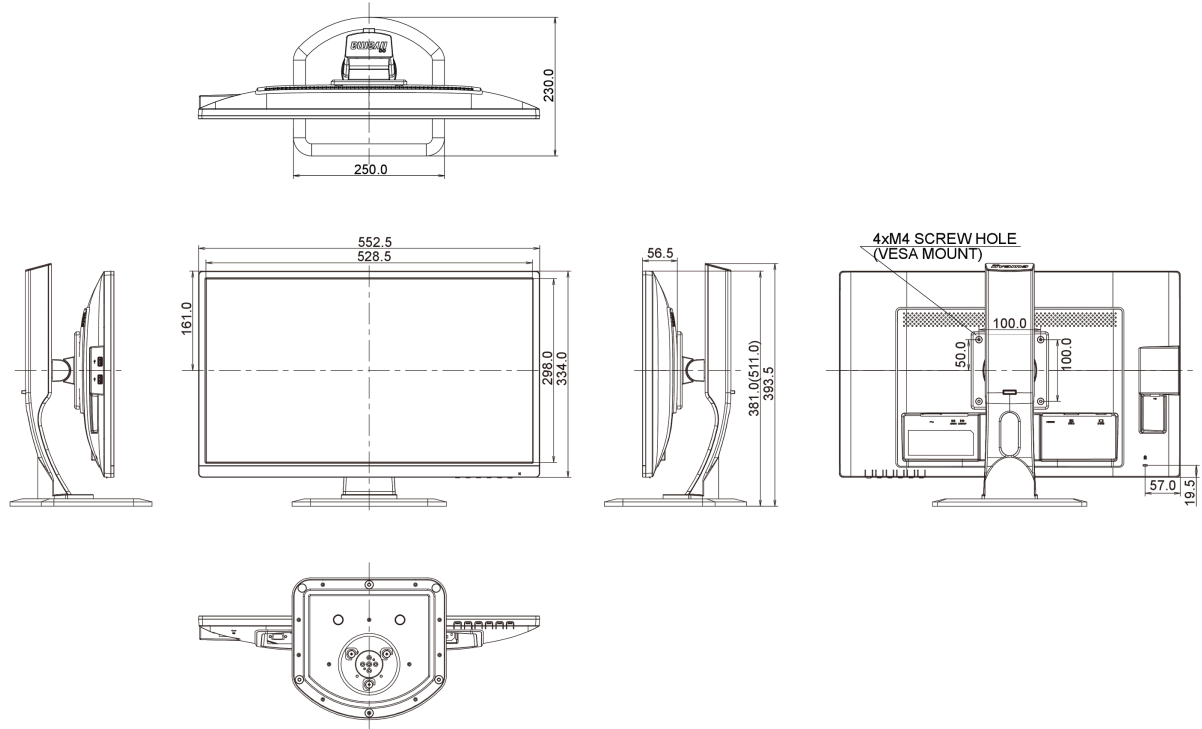

08 DIMENSIONS / WEIGHT

Product dimensions W x H x D 552.5 x 381 (511) x 230mm

Weight (without box) 5.6kg

EAN code 4948570114689

All trademarks and registered trademarks acknowledged. E & O E. Specification subject to change without notice. All LCD's comply with ISO-9241-307:2008 in connection with pixel defects.

© IIYAMA CORPORATION. ALL RIGHTS RESERVED