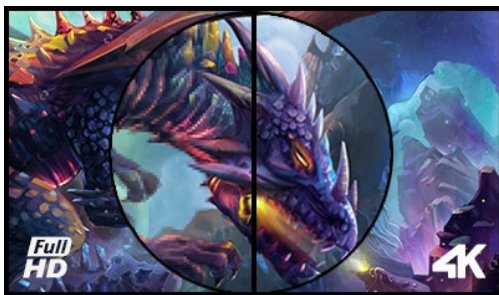

GOLD PHOENIX - 28" G-MASTER 4K monitor supporting FreeSync™ technology

The 28" G-MASTER GB2888UHSU known as Gold Phoenix, features 4K (3840 x 2160) resolution, offering a gigantic viewable area with 4 times more information and workspace than a Full HD screen. Due to the high DPI (dots per inch) the monitor displays an incredibly sharp and crisp image. Featuring 1ms response time and FreeSync™ technology, it ends choppy gameplay ensuring fluid and accurate transition between images. With the Black Tuner functionality the brightness and the dark shades can be adjusted, giving greater viewing performance in shadowed areas. USB 3.0 HUB, integrated speakers and a headphone socket ensure compatibility with any Desktop PC or Notebook. The GB2888UHSU is perfect for gamers and demanding users who settle only for the best specifications.

4K

UHD resolution (3840x2160), better known as 4K, offers a gigantic viewable area with 4 times more information and work space than a Full HD screen. Due to the high DPI (dots per inch), it displays an incredibly sharp and crisp image.

1ms

Fast response time is key to ultra-smooth gaming. It reduces ghosting and blurring providing the user with an improved graphic performance.

01 DISPLAY CHARACTERISTICS

Diagonal	28", 71 cm
Panel	TN LED, matte finish
Native resolution	3840 x 2160 (8.3 megapixel 4K UHD, HDMI & DisplayPort)
Aspect ratio	16:9
Panel brightness	300 cd/m ²
Static contrast	1 000:1
Advanced contrast	12M:1
Response time (GTG)	1 ms
Viewing zone	horizontal/vertical: 170°/160°, right/left: 85°/85°, up/down: 80°/80°
Colour support	1.07B 10bit (sRGB: 102%, NTSC: 72%)
Horizontal Sync	30 - 135kHz
Viewable area W x H	620.9 x 341.3mm, 24.4 x 13.4"
Pixel pitch	0.162mm
Colour	matte