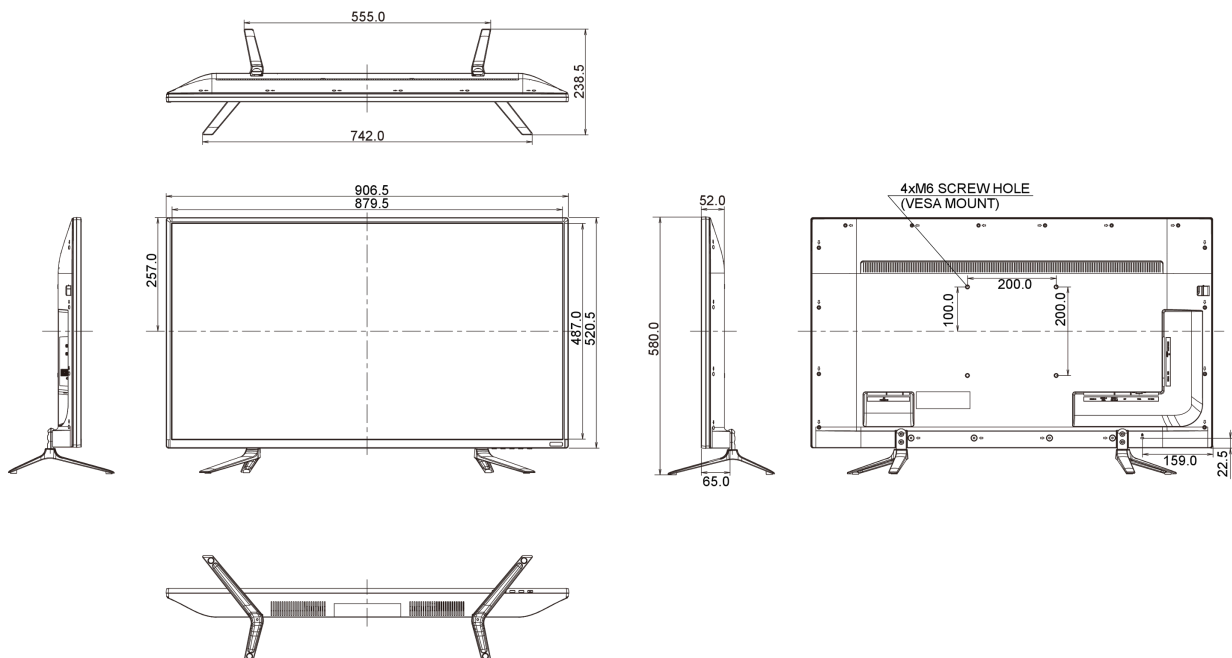

04 MECHANICAL

Display position adjustments	tilt
Tilt angle	7° up; 4° down
VESA mounting	200 x 200mm

05 ACCESSORIES INCLUDED

Cables power, USB, HDMI, Audio, mDP - DP, DP

Other quick start guide, safety guide

Other REACH SVHC above 0.1%: Lead

08 DIMENSIONS / WEIGHT

Product dimensions W x H x D 906.5 x 577 x 238.5mm

Weight (without box) 12.2kg

EAN code 4948570114344

09 EU ENERGY EFFICIENCY LABEL

Manufacturer iiyama