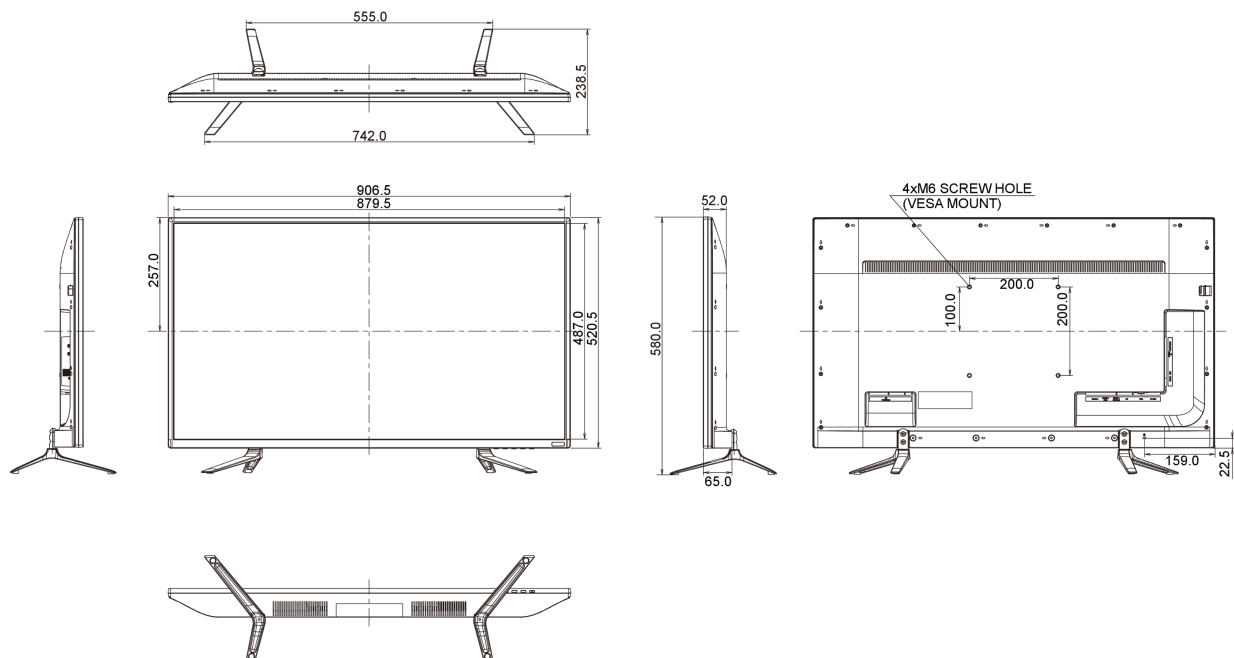

04 MECHANICAL

Display position adjustments	tilt
Tilt angle	7° up; 4° down
VESA mounting	200 x 200mm

05 ACCESSORIES INCLUDED

Cables power, USB, HDMI, Audio, mDP - DP, DP

Other quick start guide, safety guide

Other REACH SVHC above 0.1%: Lead

08 DIMENSIONS / WEIGHT

Product dimensions W x H x D 906.5 x 577 x 238.5mm

Weight (without box) 12.2kg

EAN code 4948570114344

09 EU ENERGY EFFICIENCY LABEL

Manufacturer

iiyama