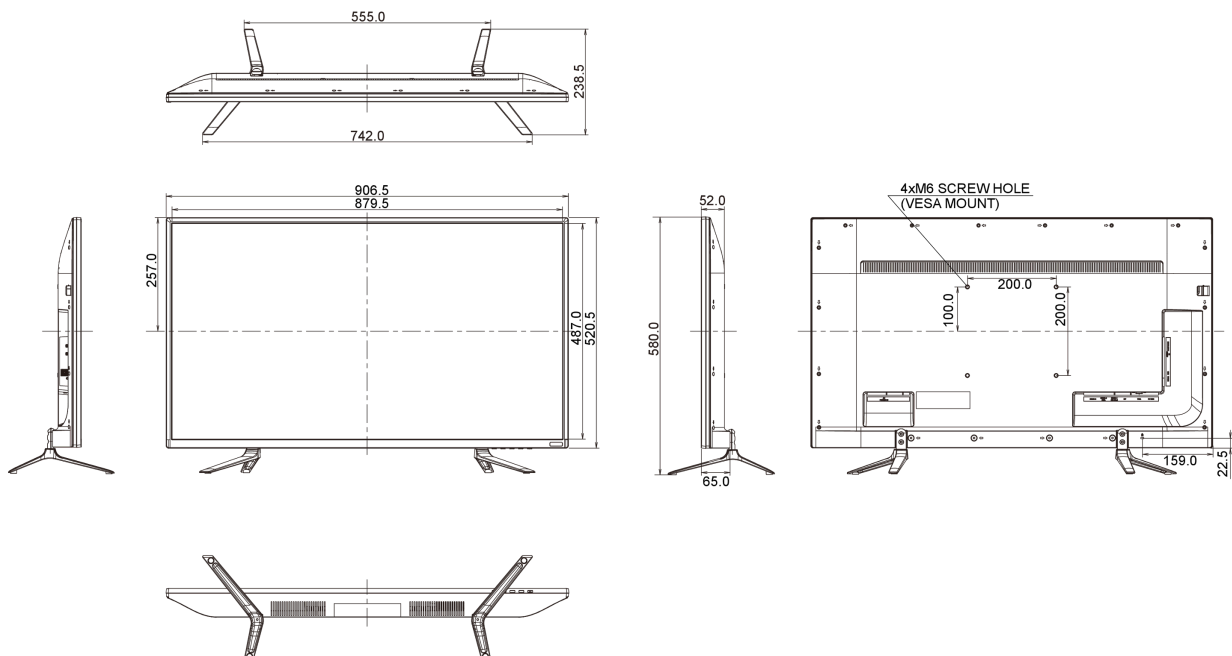

04 MECHANICAL

Display position adjustments	tilt
Tilt angle	7° up; 4° down
VESA mounting	200 x 200mm

05 ACCESSORIES INCLUDED

Cables power, USB, HDMI, Audio, mDP - DP, DP

Other quick start guide, safety guide

Other REACH SVHC above 0.1%: Lead

08 DIMENSIONS / WEIGHT

Product dimensions W x H x D 906.5 x 577 x 238.5mm

Weight (without box) 12.2kg

EAN code 4948570114344

09 EU ENERGY EFFICIENCY LABEL

Manufacturer

iiyama