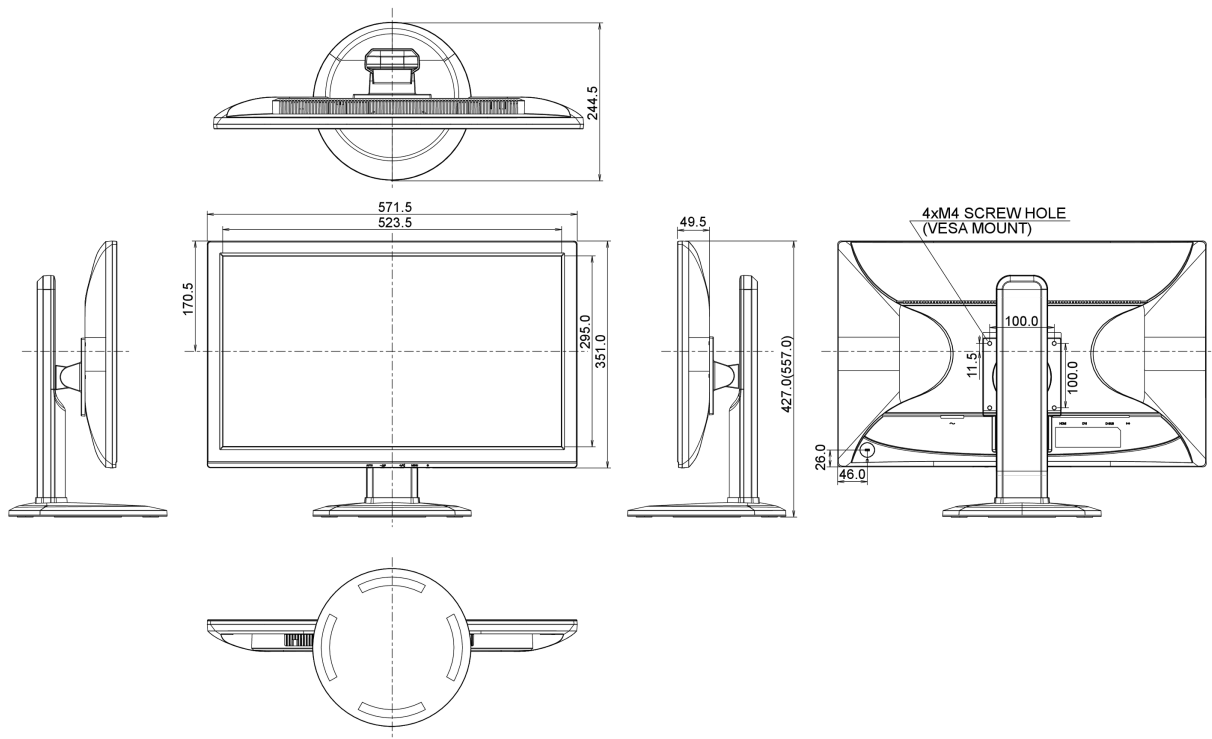

## 04 MECHANICAL

Display position adjustments	height, pivot (rotation), swivel, tilt
Height adjustment	130mm
Rotation (PIVOT function)	90°
Swivel stand	320°; 160° left; 160° right
Tilt angle	22° up; 5° down
VESA mounting	100 x 100mm

## 08 DIMENSIONS / WEIGHT

Product dimensions W x H x D	571.5 x 427 (557) x 244.5mm
Weight (without box)	6.1kg