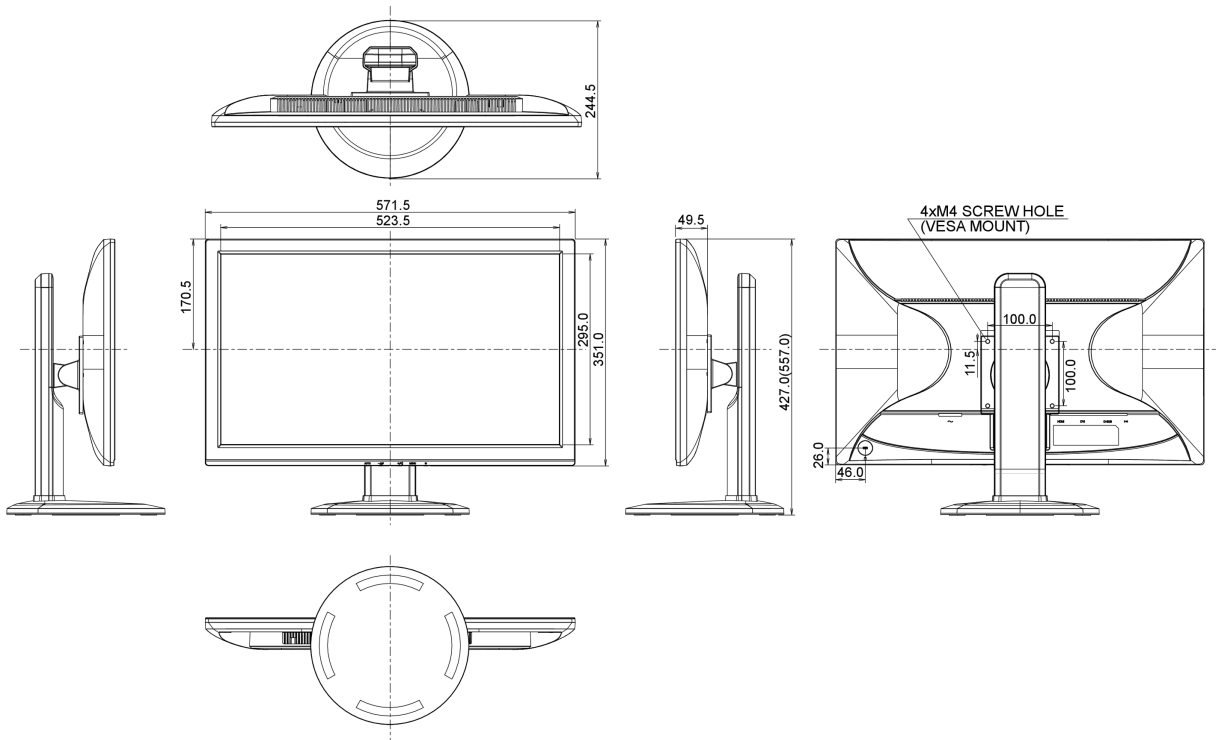

04 MECHANICAL

Display position adjustments	height, pivot (rotation), swivel, tilt
Height adjustment	130mm
Rotation (PIVOT function)	90°
Swivel stand	320°; 160° left; 160° right
Tilt angle	22° up; 5° down
VESA mounting	100 x 100mm

REACH SVHC

above 0.1%: Lead

08 DIMENSIONS / WEIGHT

Product dimensions W x H x D 571.5 x 427 (557) x 244.5mm

Weight (without box) 6.1kg

All trademarks and registered trademarks acknowledged. E & O E. Specification subject to change without notice. All LCD's comply with ISO-9241-307:2008 in connection with pixel defects.