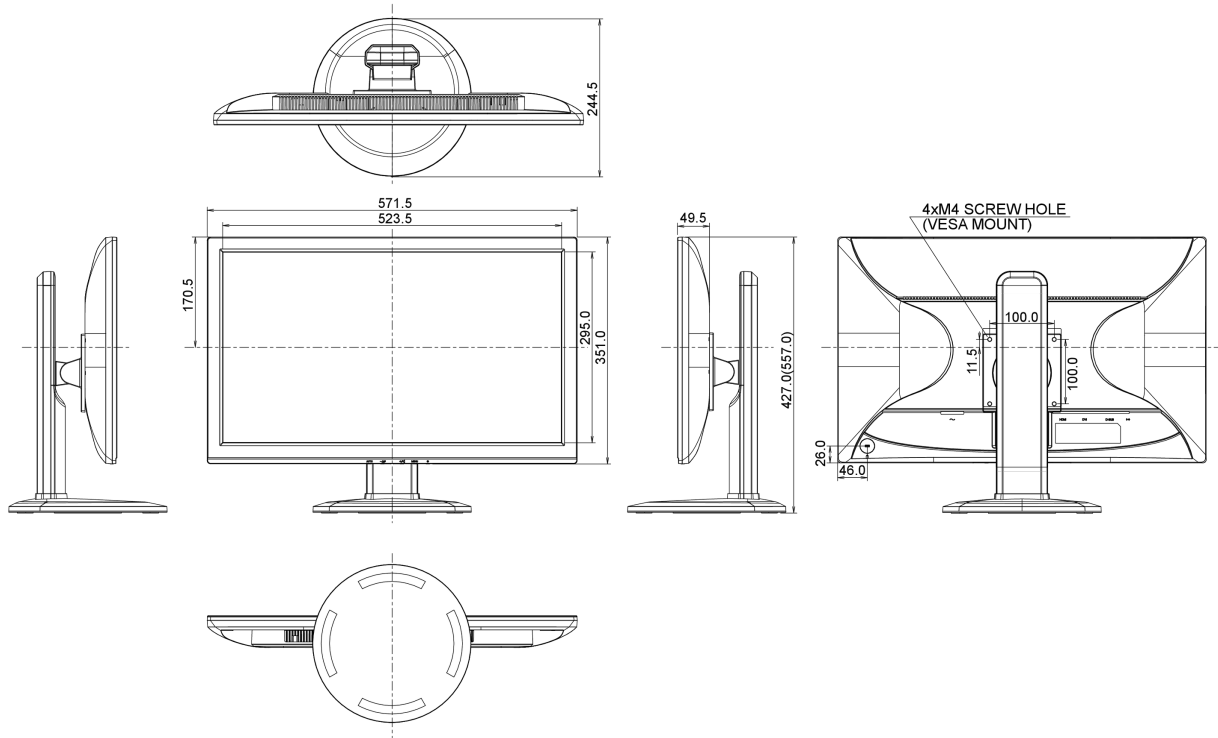

04 MECHANICAL

Display position adjustments	height, pivot (rotation), swivel, tilt
Height adjustment	130mm
Rotation (PIVOT function)	90°
Swivel stand	320°; 160° left; 160° right
Tilt angle	22° up; 5° down
VESA mounting	100 x 100mm

REACH SVHC above 0.1%: Lead

08 DIMENSIONS / WEIGHT

Product dimensions W x H x D 571.5 x 427 (557) x 244.5mm

Weight (without box) 6.1kg

All trademarks and registered trademarks acknowledged. E & O E. Specification subject to change without notice. All LCD's comply with ISO-9241-307:2008 in connection with pixel defects.