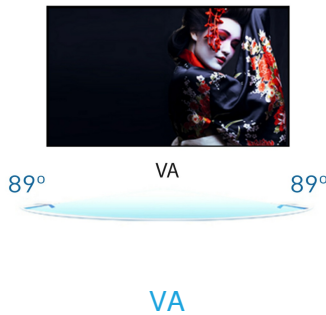

Full HD LED monitor with VA panel and a USB hub

The ProLite X2283HSU-B1DP is an excellent 22" Full HD LED-backlit monitor with 1920 x 1080p resolution and VA panel technology guaranteeing accurate and consistent colour reproduction with wide viewing angles. Triple Input support and USB HUB ensure compatibility with the latest installed graphics cards and embedded Notebook outputs. An affordable solution for education, local government, business and finance markets.

VA

VA panel technology offers higher contrast, darker blacks and much better viewing angles than standard TN technology. The screen will look good no matter what angle you look at it.

Full HD

With true 1920 x 1080p resolution your monitor is ready to display high definition images. This means you can accommodate more information on your screen; e.g. 60% more in comparison to a 1280 x 1024 monitor.

01 DISPLAY CHARACTERISTICS

Diagonal	21.5", 54.7cm
Panel	VA LED, matte finish
Native resolution	1920 x 1080 (2.1 megapixel Full HD)
Aspect ratio	16:9
Panel brightness	250 cd/m ²
Static contrast	3000:1
Advanced contrast	12M:1
Response time (GTG)	5ms
Viewing zone	horizontal/vertical: 178°/178°, right/left: 89°/89°, up/down: 89°/89°
Colour support	16.7mIn (sRGB: 99%; NTSC: 72%)
Horizontal Sync	30 - 80kHz
Viewable area W x H	476.6 x 268.1mm, 18.8 x 10.6"
Pixel pitch	0.248mm
Colour	matte