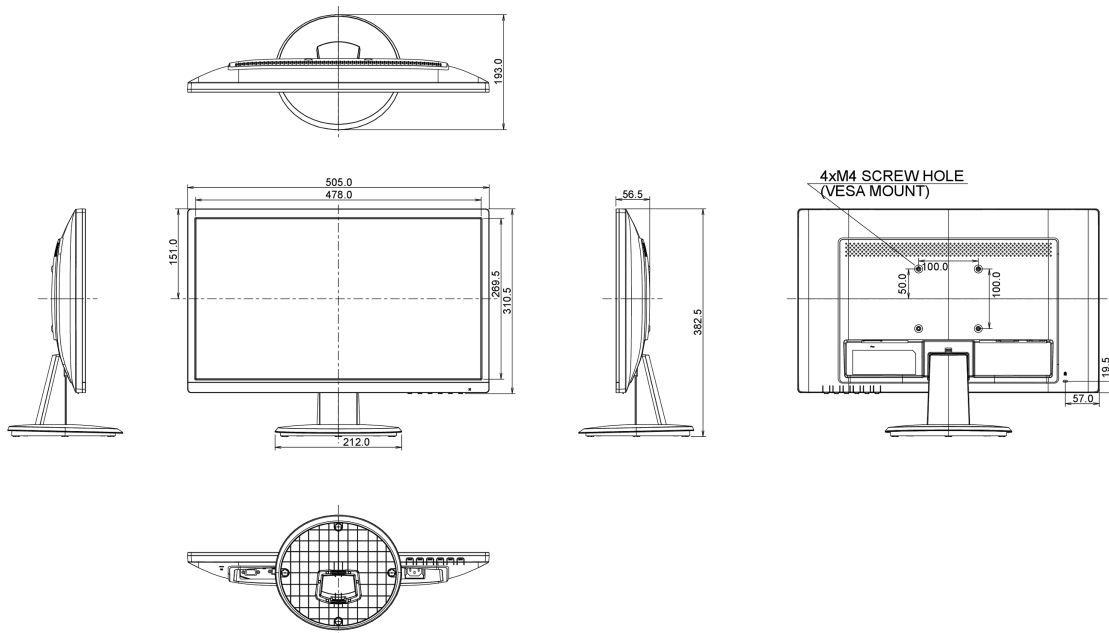

Other

REACH SVHC above 0.1%: Lead

08 DIMENSIONS / WEIGHT

Product dimensions W x H x D 505 x 382.5 x 193mm

Weight (without box) 2.8kg

EAN code 4948570114429

09 EU ENERGY EFFICIENCY LABEL

Power in OFF Mode