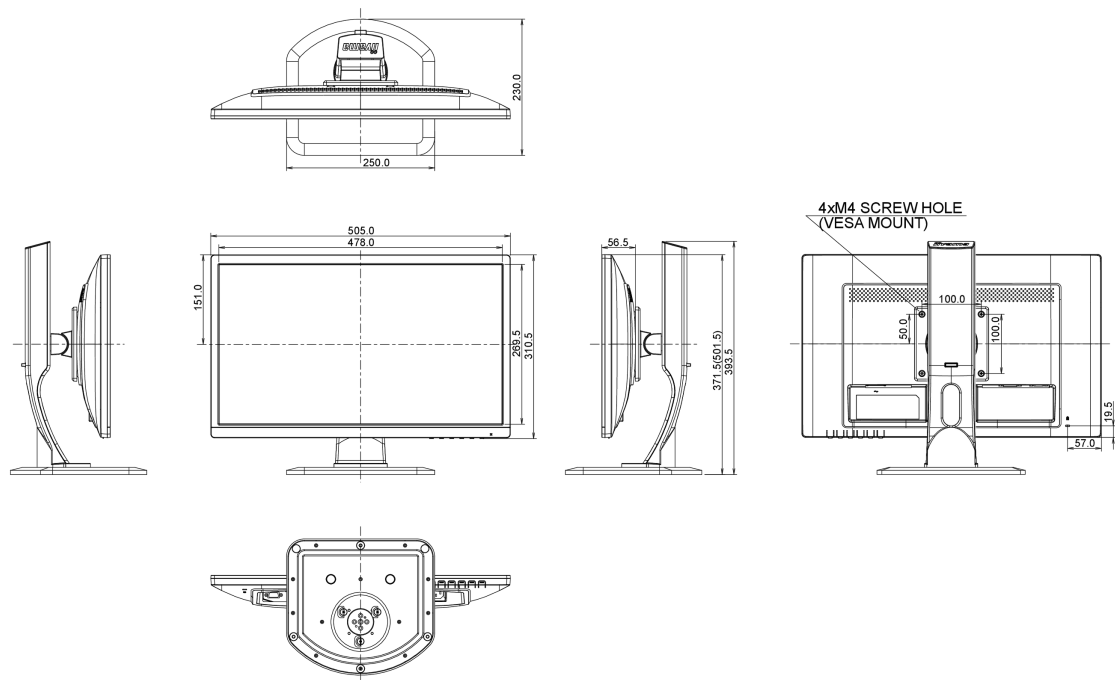

04 MECHANICAL

Display position adjustments	height, pivot (rotation), swivel, tilt
Height adjustment	130mm
Rotation (PIVOT function)	90°
Swivel stand	90°; 45° left; 45° right
Tilt angle	22° up; 5° down
VESA mounting	100 x 100mm

08 DIMENSIONS / WEIGHT

Product dimensions W x H x D

505 x 371.5 (501.5) x 230mm

Weight (without box)

4.9kg

EAN code

4948570114436

10 EU ENERGY EFFICIENCY LABEL