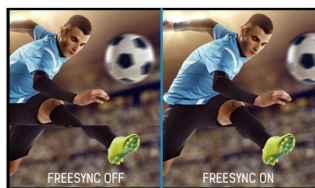

High-end 27” WQHD monitor supporting FreeSync™ technology and 1ms response time

The ProLite B2783QSU is an excellent 27” WQHD LED-backlit monitor bringing the world of Business and Gaming together. The monitor offers accurate and consistent colour reproduction with wide viewing angles and a sharp high resolution 2560x1440 panel. Its ergonomic stand offers 13cm height adjustment with pivot and swivel, making this screen suitable for a wide range of applications and environments where workplace flexibility and ergonomics are key factors. This monitor supports FreeSync™ technology, offering gamers the chance to experience fluid and fracture free gaming. Triple input (DVI/HDMI/DisplayPort) and a USB HUB ensure compatibility with your desktop PC or Notebook.

FreeSync™ Technology

Blue light reducer

As we all know looking at a monitor screen for several hours per day, especially from a closer distance, causes eye fatigue. This effect is much stronger with computer screens than with TV equipment. One of the factors responsible for this phenomenon is the blue light emitted by the screen. Therefore reducing the amount of blue light ultimately allows our eyes to feel less tired while working long hours with a computer screen. We achieved it by adjusting the monitor’s brightness and color temperature through a new feature called “Blue light reduction” easily accessible through the monitor’s OSD menu.

01 DISPLAY CHARACTERISTICS

Diagonal	27", 68.5cm
Panel	TN LED, matte finish
Native resolution	2560 x 1440 (3.7 megapixel)
Aspect ratio	16:9
Panel brightness	350 cd/m ²
Static contrast	1000:1
Advanced contrast	12M:1
Response time (GTG)	1ms
Viewing zone	horizontal/vertical: 170°/160°, right/left: 85°/85°, up/down: 80°/80°
Viewing zone CR>5	horizontal/vertical: 176°/170°, right/left: 88°/88°, up/down: 85°/85°
Colour support	16.7mIn (sRGB: 99%; NTSC: 72%)
Horizontal Sync	30 - 90kHz
Viewable area W x H	596.7 x 335.7mm, 23.5 x 13.2"
Pixel pitch	0.233mm
Colour	matte