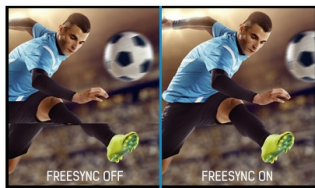

High-end 27" WQHD monitor supporting FreeSync™ technology and 1ms response time

The ProLite B2783QSU is an excellent 27" WQHD LED-backlit monitor bringing the world of Business and Gaming together. The monitor offers accurate and consistent colour reproduction with wide viewing angles and a sharp high resolution 2560x1440 panel. Its ergonomic stand offers 13cm height adjustment with pivot and swivel, making this screen suitable for a wide range of applications and environments where workplace flexibility and ergonomics are key factors. This monitor supports FreeSync™ technology, offering gamers the chance to experience fluid and fracture free gaming. Triple input (DVI/HDMI/DisplayPort) and a USB HUB ensure compatibility with your desktop PC or Notebook.

FreeSync™ Technology

Blue light reducer

As we all know looking at a monitor screen for several hours per day, especially from a closer distance, causes eye fatigue. This effect is much stronger with computer screens than with TV equipment. One of the factors responsible for this phenomenon is the blue light emitted by the screen. Therefore reducing the amount of blue light ultimately allows our eyes to feel less tired while working long hours with a computer screen. We achieved it by adjusting the monitor's brightness and color temperature through a new feature called "Blue light reduction" easily accessible through the monitor's OSD menu.

01 DISPLAY CHARACTERISTICS

Diagonal	27", 68.5cm
Panel	TN LED, matte finish
Native resolution	2560 x 1440 (3.7 megapixel)
Aspect ratio	16:9
Panel brightness	350 cd/m ²
Static contrast	1000:1
Advanced contrast	12M:1
Response time (GTG)	1ms
Viewing zone	horizontal/vertical: 170°/160°, right/left: 85°/85°, up/down: 80°/80°
Viewing zone CR>5	horizontal/vertical: 176°/170°, right/left: 88°/88°, up/down: 85°/85°
Colour support	16.7mIn (sRGB: 99%; NTSC: 72%)
Horizontal Sync	30 - 90kHz
Viewable area W x H	596.7 x 335.7mm, 23.5 x 13.2"
Pixel pitch	0.233mm
Colour	matte