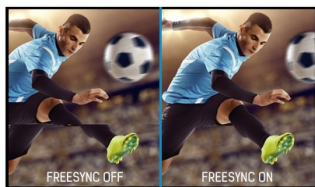

High-end 27" WQHD monitor supporting FreeSync™ technology and 1ms response time

The ProLite B2783QSU is an excellent 27" WQHD LED-backlit monitor bringing the world of Business and Gaming together. The monitor offers accurate and consistent colour reproduction with wide viewing angles and a sharp high resolution 2560x1440 panel. Its ergonomic stand offers 13cm height adjustment with pivot and swivel, making this screen suitable for a wide range of applications and environments where workplace flexibility and ergonomics are key factors. This monitor supports FreeSync™ technology, offering gamers the chance to experience fluid and fracture free gaming. Triple input (DVI/HDMI/DisplayPort) and a USB HUB ensure compatibility with your desktop PC or Notebook.

01 DISPLAY CHARACTERISTICS

Diagonal	27", 68.5cm
Panel	TN LED, matte finish
Native resolution	2560 x 1440 (3.7 megapixel)
Aspect ratio	16:9
Brightness	350 cd/m ² typical
Static contrast	1000:1 typical
Advanced contrast	12M:1
Response time	1ms
Viewing zone	horizontal/vertical: 170°/160°, right/left: 85°/85°, up/down: 80°/80°
Viewing zone CR>5	horizontal/vertical: 176°/170°, right/left: 88°/88°, up/down: 85°/85°
Colour support	16.7mln 8bit (6bit + Hi-FRC)
Horizontal Sync	30 - 90KHz
Vertical Sync	50 - 70Hz
Viewable area W x H	596.7 x 335.7mm, 23.5 x 13.2"
Pixel pitch	0.233mm
Colour	matte, black