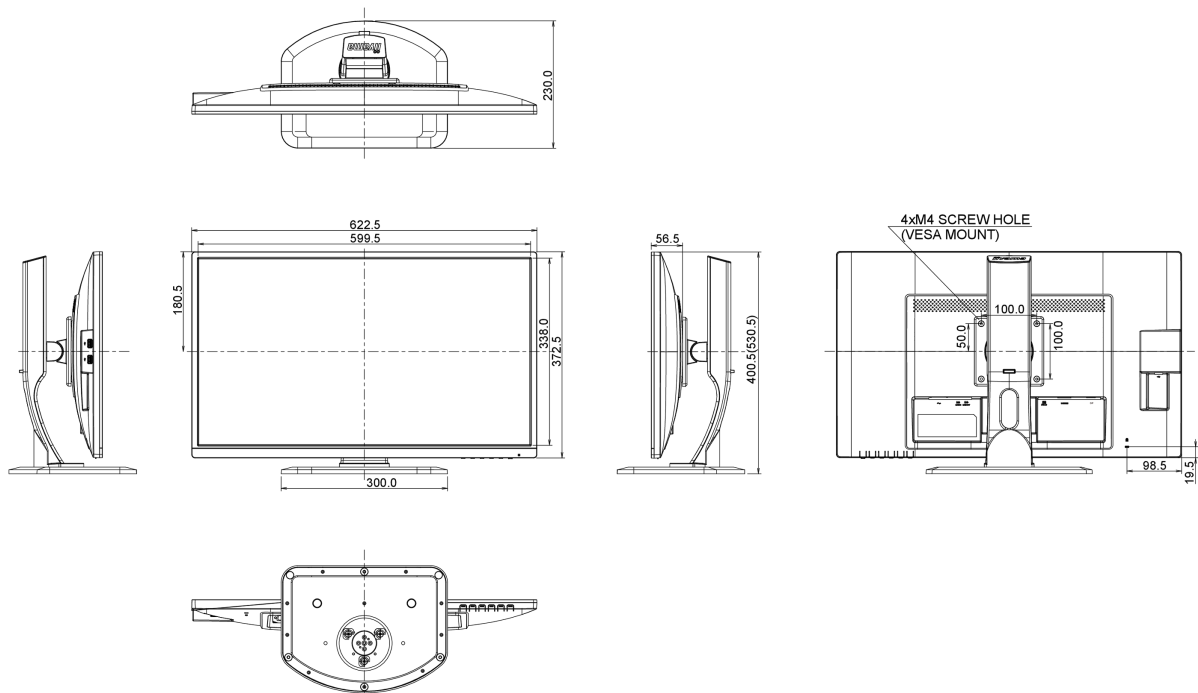

01 DISPLAY CHARACTERISTICS

Diagonal	27", 68.5cm
Panel	TN LED, matte finish
Native resolution	2560 x 1440 (3.7 megapixel)
Aspect ratio	16:9
Brightness	350 cd/m ² typical
Static contrast	1000:1 typical
Advanced contrast	12M:1
Response time	1ms
Viewing zone	horizontal/vertical: 170°/160°, right/left: 85°/85°, up/down: 80°/80°
Viewing zone CR>5	horizontal/vertical: 176°/170°, right/left: 88°/88°, up/down: 85°/85°
Colour support	16.7mln 8bit (6bit + Hi-FRC)
Horizontal Sync	30 - 90KHz
Vertical Sync	50 - 70Hz
Viewable area W x H	596.7 x 335.7mm, 23.5 x 13.2"
Pixel pitch	0.233mm
Colour	matte, black

04 MECHANICAL

Display position adjustments	height, pivot (rotation), swivel, tilt
Height adjustment	130mm
Rotation (PIVOT function)	90°
Swivel stand	90°; 45° left; 45° right
Tilt angle	22° up; 5° down
VESA mounting	100 x 100mm

07 SUSTAINABILITY

Regulations	CE, TÜV-GS, VCCI-B, PSE, CU
Energy efficiency class	B

08 DIMENSIONS / WEIGHT

Product dimensions W x H x D	622.5 x 400.5 (530.5) x 230mm
Weight (without box)	6.1kg

All trademarks and registered trademarks acknowledged. E & O E. Specification subject to change without notice. All LCD's comply with ISO-9241-307:2008 in connection with pixel defects.