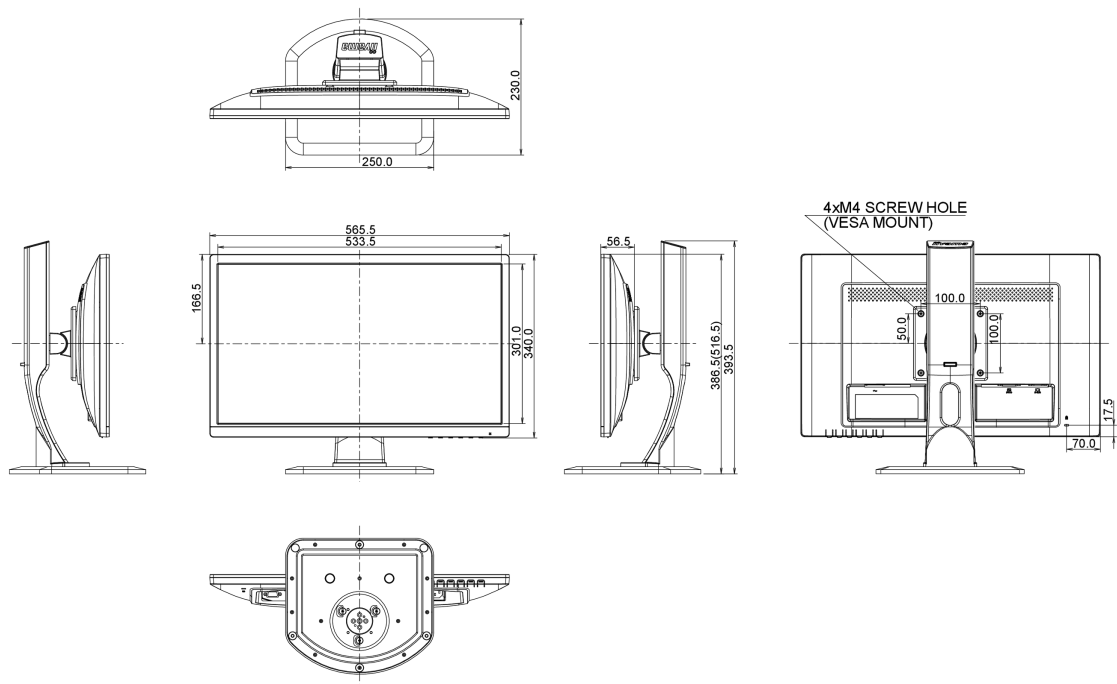

04 MECHANICAL

Display position adjustments	height, pivot (rotation), swivel, tilt
Height adjustment	130mm
Rotation (PIVOT function)	90°
Swivel stand	90°; 45° left; 45° right
Tilt angle	22° up; 5° down
VESA mounting	100 x 100mm

REACH SVHC

above 0.1%: Lead

08 DIMENSIONS / WEIGHT

Product dimensions W x H x D 565.5 x 386.5 (516.5) x 230mm

Weight (without box) 5kg

© IIYAMA CORPORATION. ALL RIGHTS RESERVED