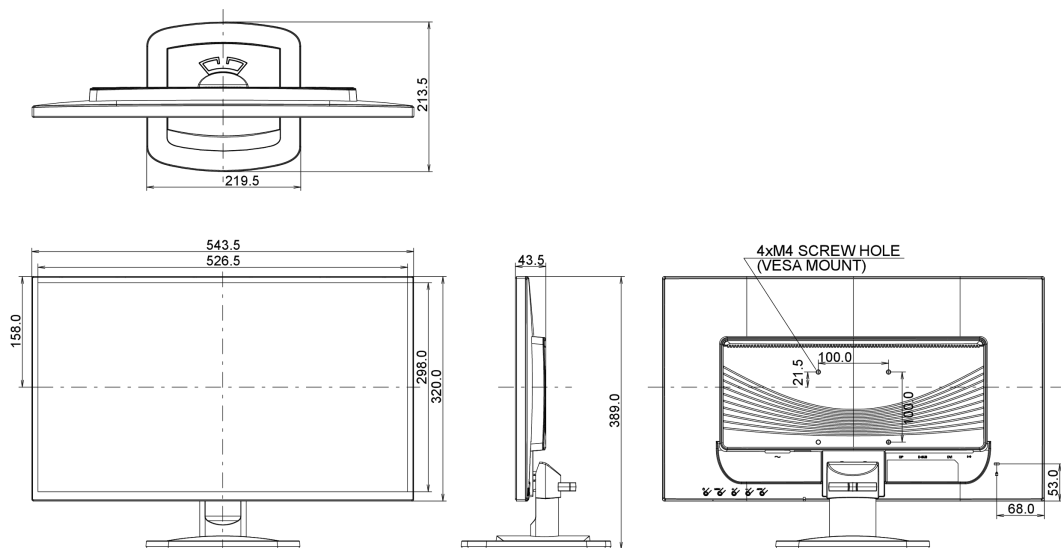

01 DISPLAY CHARACTERISTICS

Diagonal	23.6", 60cm
Panel	VA LED, matte finish
Native resolution	1920 x 1080 (2.1 megapixel Full HD)
Aspect ratio	16:9
Brightness	250 cd/m ² typical
Static contrast	3000:1 typical
Advanced contrast	12M:1
Response time (GTG)	6ms
Viewing zone	horizontal/vertical: 178°/178°, right/left: 89°/89°, up/down: 89°/89°
Colour support	16.7mIn (sRGB: 99%; NTSC: 72%)
Horizontal Sync	24 - 80kHz
Vertical Sync	56 - 75Hz
Viewable area W x H	521.28 x 293.22mm, 20.5 x 11.5"
Pixel pitch	0.2715mm
Colour	matte

04 MECHANICAL

Display position adjustments	tilt
Tilt angle	21° up; 4° down
VESA mounting	100 x 100mm

05 ACCESSORIES INCLUDED

Cables	power, DVI, Audio
Other	quick start guide, safety guide

06 POWER MANAGEMENT

08 DIMENSIONS / WEIGHT

Product dimensions W x H x D	543.5 x 389 x 213.5mm
Weight (without box)	3.7kg
EAN code	4948570113576

09 EU ENERGY EFFICIENCY LABEL

Manufacturer	iiyama
Model	ProLite X2481HS-B1
Energy efficiency class	B
Visible screen diagonal	60cm; 23.6"; (24" segment)
ON mode power consumption	28W
Annual energy consumption	41kWh/annum*
Power in Standby	0.3W stand by
Power in OFF Mode	0.25W off mode
Resolution	1920 x 1080