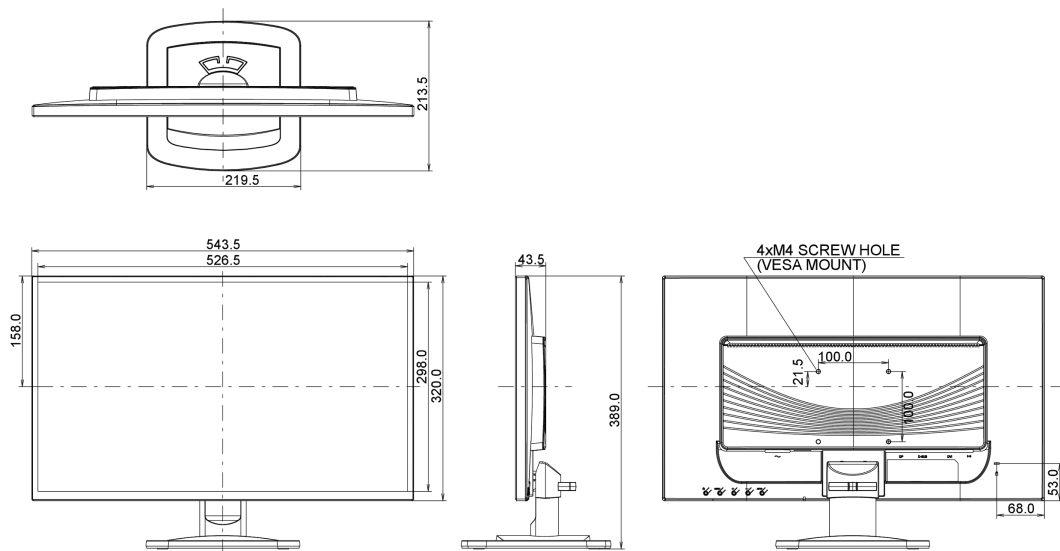

Potrošnja energije

% 1W tipično, 0.3W stand by, 0.25W isključen

07 ODRŽIVOST

Propisi

CE, TÜV-GS, EAC, RoHS podrška, ErP, WEEE, REACH

Klasa energetske efikasnosti

B

Ostalo

REACH SVHC iznad 0.1%: Olovo

08 DIMENZIJE / TEŽINA

Dimenzije proizvoda Š x V x D

543.5 x 389 x 213.5mm

Težina (bez kutije)

3.7kg

EAN kod

4948570113576

09 OZNAKA ENERGETSKE EFIKASNOSTI

Proizvodjač

iiyama

Model

ProLite X2481HS-B1

Klasa energetske efikasnosti

B

Vidljiva dijagonala ekrana

60cm; 23.6"; (24" segment)

Potrošnja energije u režimu ON

28W

Godišnja potrošnja energije

41kWh/godišnje*

Potrošnja u Standby modu

0.3W stand by

Potrošnja u OFF modu

0.25W isključen

Rezolucija

1920 x 1080

Info o potrošnji