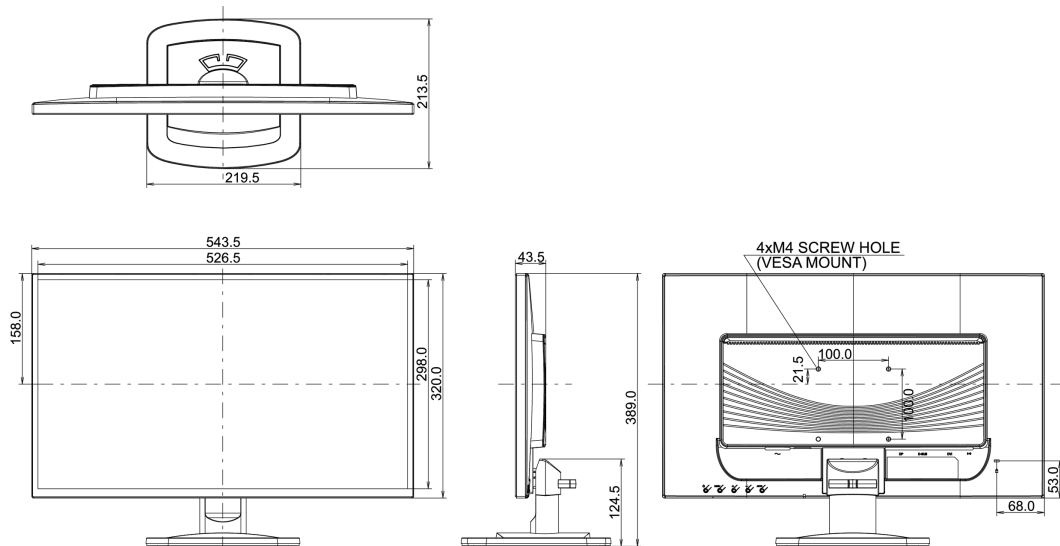

## 08 MÉRETEK / SÚLY

Termék méretei Sz x H x M 543.5 x 389 x 213.5mm

Súly (doboz nélkül) 3.7kg

EAN kód 4948570113576

All trademarks and registered trademarks acknowledged. E & O E. Specification subject to change without notice. All LCD's comply with ISO-9241-307:2008 in connection with pixel defects.