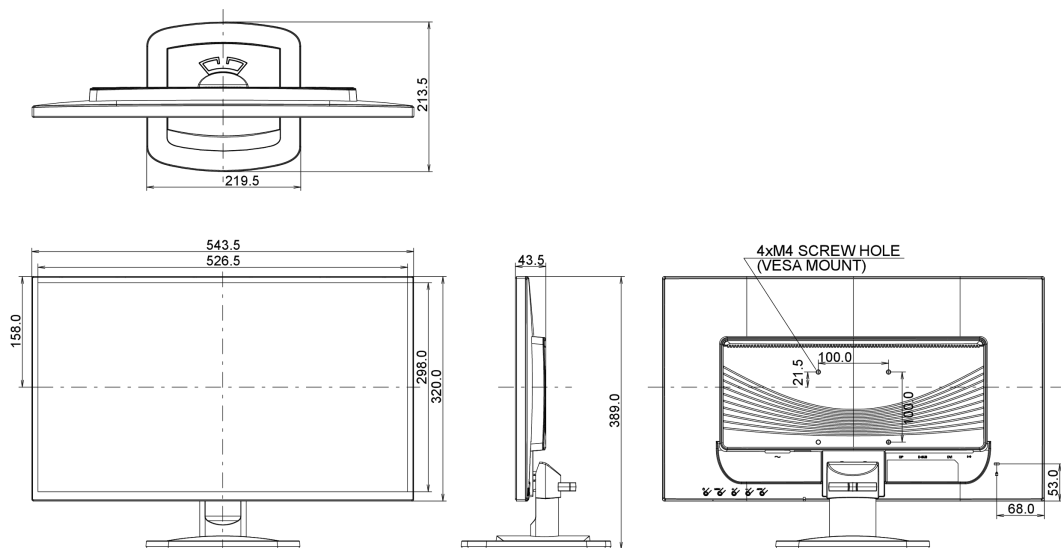

01 DISPLAY CHARACTERISTICS

Diagonal	23.6", 60cm
Panel	VA LED, matte finish
Native resolution	1920 x 1080 (2.1 megapixel Full HD)
Aspect ratio	16:9
Brightness	250 cd/m ² typical
Static contrast	3000:1 typical
Advanced contrast	12M:1
Response time	6ms
Viewing zone	horizontal/vertical: 178°/178°, right/left: 89°/89°, up/down: 89°/89°
Colour support	16.7mIn 8bit (6bit + Hi-FRC) (sRGB: 99%; NTSC: 72%)
Horizontal Sync	24 - 80KHz
Vertical Sync	56 - 75Hz
Viewable area W x H	521.28 x 293.22mm, 20.5 x 11.5"
Pixel pitch	0.2715mm
Colour	matte, black

04 MECHANICAL

Display position adjustments	tilt
Tilt angle	21° up; 4° down
VESA mounting	100 x 100mm

05 ACCESSORIES INCLUDED

Cables	power, DVI, Audio
Other	quick start guide, safety guide

06 POWER MANAGEMENT

08 DIMENSIONS / WEIGHT

Product dimensions W x H x D	543.5 x 389 x 213.5mm
Weight (without box)	3.7kg
EAN code	4948570113576

09 EU ENERGY EFFICIENCY LABEL

Manufacturer	iiyama
Model	ProLite X2481HS-B1
Energy efficiency class	B
Visible screen diagonal	60cm; 23.6"; (24" segment)
ON mode power consumption	27.9W
Annual energy consumption	41kWh/annum*
Power in Standby	0.5W stand by
Power in OFF Mode	0.5W off mode
Resolution	1920 x 1080