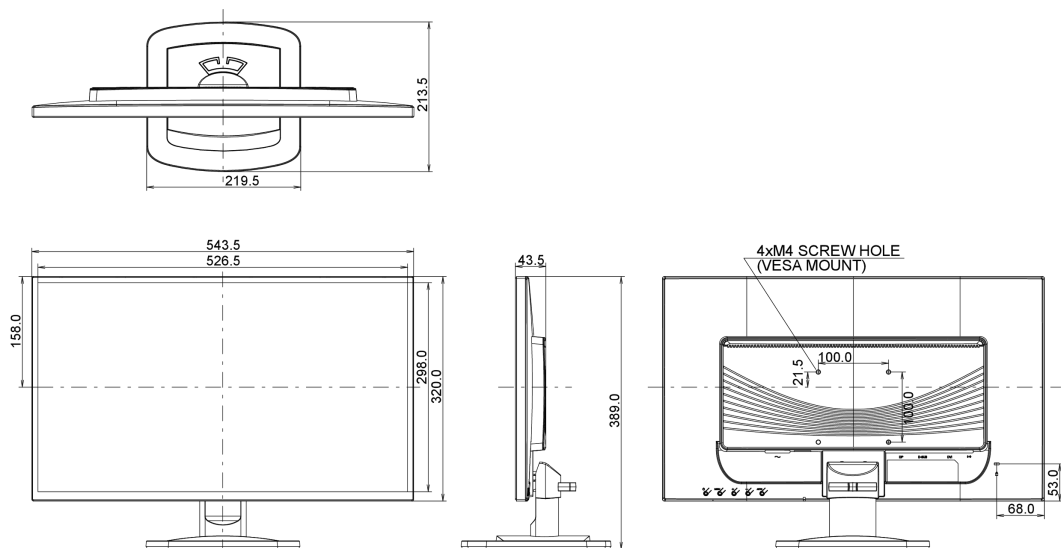

04 MECHANICAL

Display position adjustments	tilt
Tilt angle	21° up; 4° down
VESA mounting	100 x 100mm

05 ACCESSORIES INCLUDED

Cables	power, DVI, Audio
Other	quick start guide, safety guide

06 POWER MANAGEMENT

08 DIMENSIONS / WEIGHT

Product dimensions W x H x D	543.5 x 389 x 213.5mm
Weight (without box)	3.7kg
EAN code	4948570113576

09 EU ENERGY EFFICIENCY LABEL

Manufacturer	iiyama
Model	ProLite X2481HS-B1
Energy efficiency class	B
Visible screen diagonal	60cm; 23.6"; (24" segment)
ON mode power consumption	28W
Annual energy consumption	41kWh/annum*
Power in Standby	0.3W stand by
Power in OFF Mode	0.25W off mode
Resolution	1920 x 1080