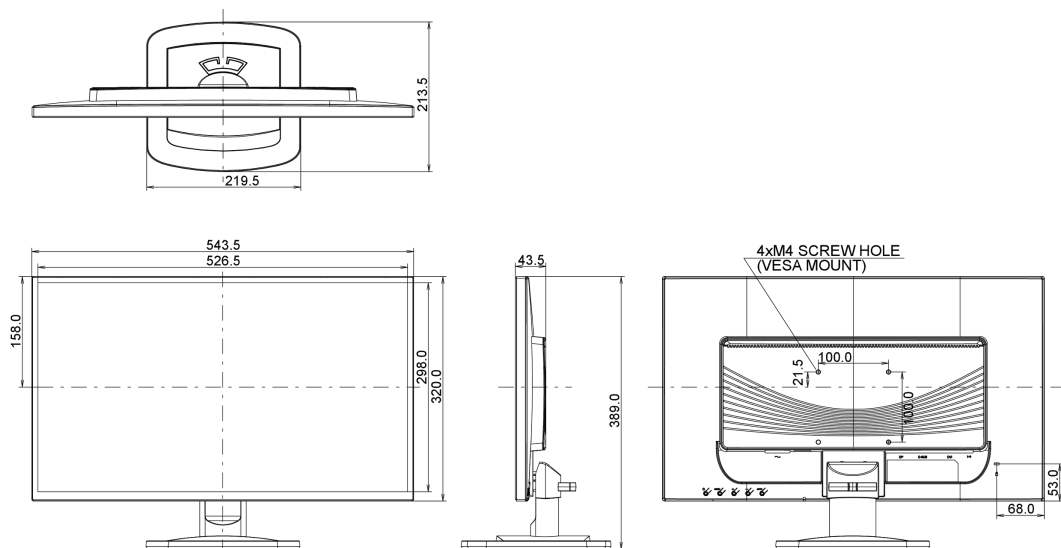

01 DISPLAY CHARACTERISTICS

Diagonal	23.6", 60cm
Panel	VA LED, matte finish
Native resolution	1920 x 1080 (2.1 megapixel Full HD)
Aspect ratio	16:9
Brightness	250 cd/m ² typical
Static contrast	3000:1 typical
Advanced contrast	12M:1
Response time	6ms
Viewing zone	horizontal/vertical: 178°/178°, right/left: 89°/89°, up/down: 89°/89°
Colour support	16.7mIn 8bit (6bit + Hi-FRC) (sRGB: 99%; NTSC: 72%)
Horizontal Sync	24 - 80kHz
Vertical Sync	56 - 75Hz
Viewable area W x H	521.28 x 293.22mm, 20.5 x 11.5"
Pixel pitch	0.2715mm
Colour	matte, black

04 MECHANICAL

Display position adjustments	tilt
Tilt angle	21° up; 4° down
VESA mounting	100 x 100mm

05 ACCESSORIES INCLUDED

Cables	power, DVI, Audio
Other	quick start guide, safety guide

06 POWER MANAGEMENT

08 DIMENSIONS / WEIGHT

Product dimensions W x H x D	543.5 x 389 x 213.5mm
Weight (without box)	3.7kg
EAN code	4948570113576

09 EU ENERGY EFFICIENCY LABEL

Manufacturer	iiyama
Model	ProLite X2481HS-B1
Energy efficiency class	B
Visible screen diagonal	60cm; 23.6"; (24" segment)
ON mode power consumption	27.9W
Annual energy consumption	41kWh/annum*
Power in Standby	0.5W stand by
Power in OFF Mode	0.5W off mode
Resolution	1920 x 1080