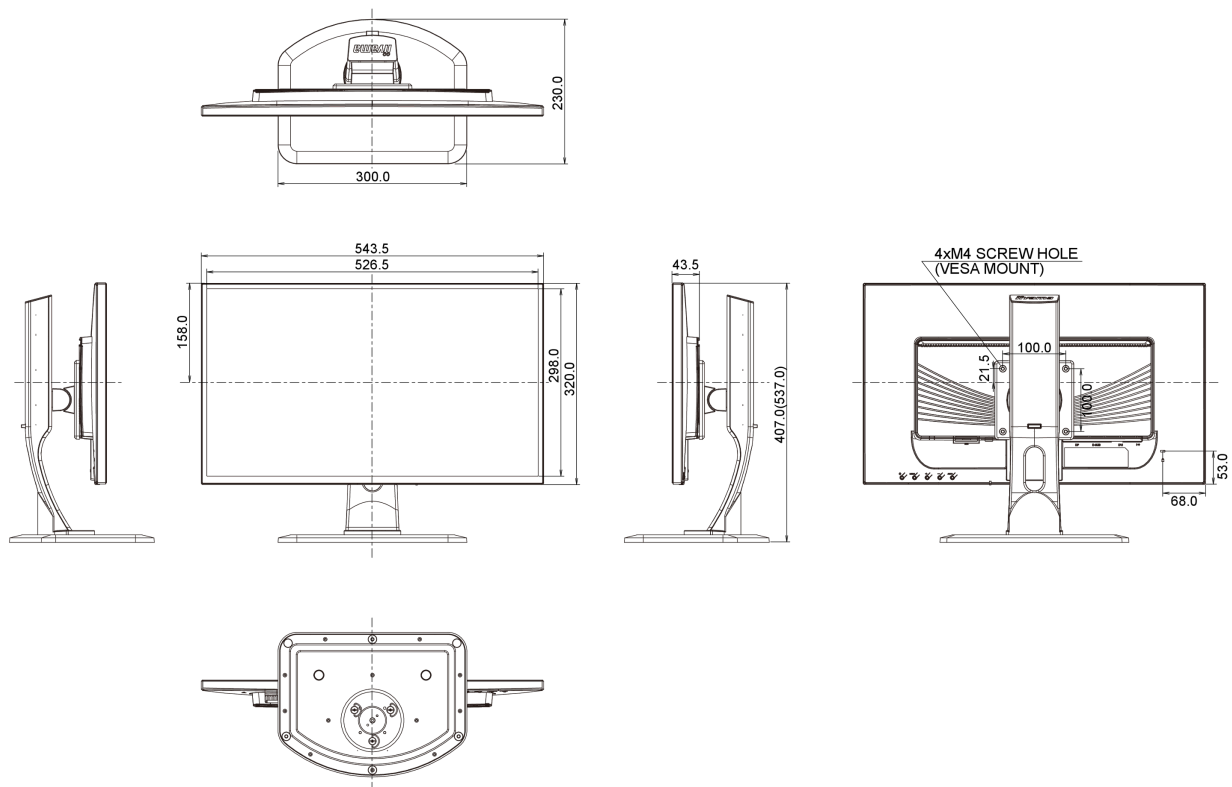

01 DISPLAY CHARACTERISTICS

Diagonal	23.6", 60cm
Panel	VA LED, matte finish
Native resolution	1920 x 1080 (2.1 megapixel Full HD)
Aspect ratio	16:9
Brightness	250 cd/m ² typical
Static contrast	3000:1 typical
Advanced contrast	12M:1
Response time	6ms
Viewing zone	horizontal/vertical: 178°/178°, right/left: 89°/89°, up/down: 89°/89°
Colour support	16.7mIn 8bit (6bit + Hi-FRC) (sRGB: 99%; NTSC: 72%)
Horizontal Sync	24 - 80KHz
Vertical Sync	56 - 75Hz
Viewable area W x H	521.28 x 293.22mm, 20.5 x 11.5"
Pixel pitch	0.2715mm
Colour	matte, black

04 MECHANICAL

Display position adjustments	height, pivot (rotation), swivel, tilt
Height adjustment	130mm
Rotation (PIVOT function)	90°
Swivel stand	90°; 45° left; 45° right
Tilt angle	22° up; 5° down
VESA mounting	100 x 100mm

07 SUSTAINABILITY

Regulations	CE, TÜV-GS, CU
Energy efficiency class	B
Other	REACH SVHC above 0.1%: Lead

08 DIMENSIONS / WEIGHT

Product dimensions W x H x D	543.5 x 407 (537) x 230mm
Weight (without box)	5.5kg
EAN code	4948570113583