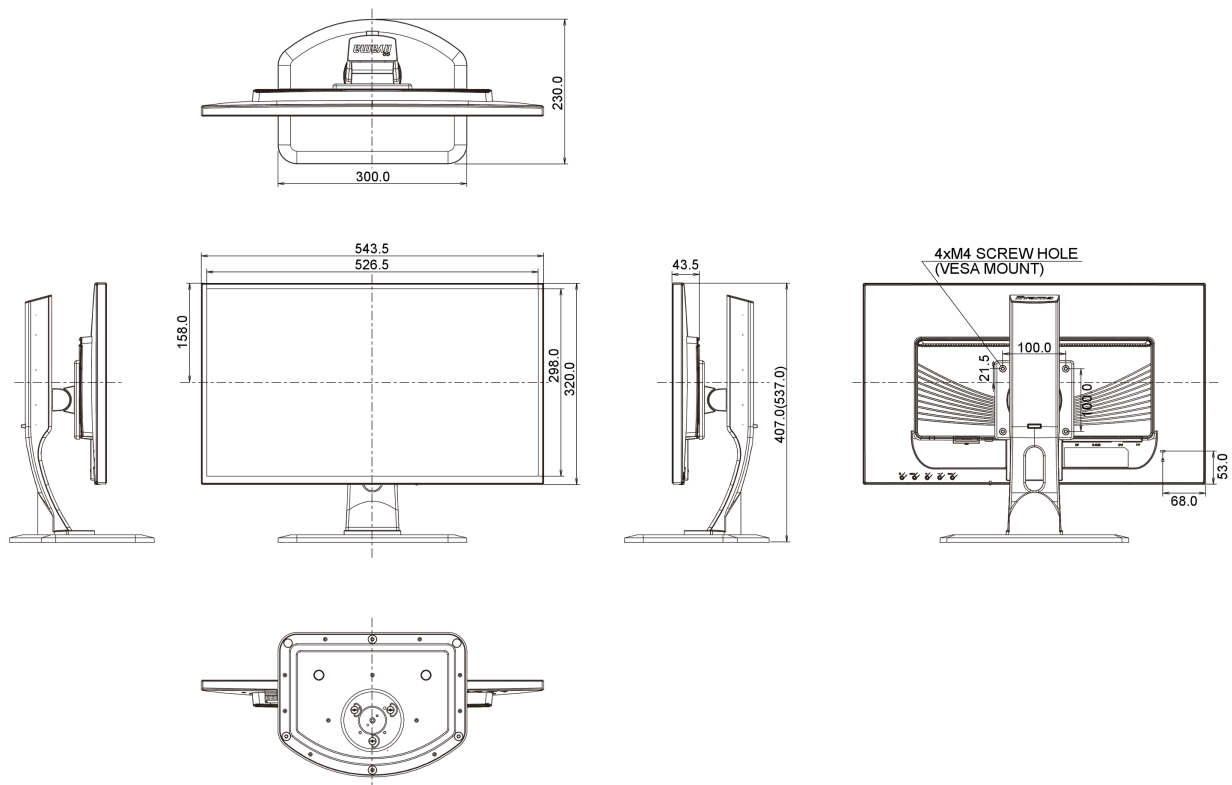

01 DISPLAY CHARACTERISTICS

Diagonal	23.6", 60cm
Panel	VA LED, matte finish
Native resolution	1920 x 1080 (2.1 megapixel Full HD)
Aspect ratio	16:9
Brightness	250 cd/m ² typical
Static contrast	3000:1 typical
Advanced contrast	12M:1
Response time	6ms
Viewing zone	horizontal/vertical: 178°/178°, right/left: 89°/89°, up/down: 89°/89°
Colour support	16.7mIn 8bit (6bit + Hi-FRC) (sRGB: 99%; NTSC: 72%)
Horizontal Sync	24 - 80KHz
Vertical Sync	56 - 75Hz
Viewable area W x H	521.28 x 293.22mm, 20.5 x 11.5"
Pixel pitch	0.2715mm
Colour	matte, black

04 MECHANICAL

Display position adjustments	height, pivot (rotation), swivel, tilt
Height adjustment	130mm
Rotation (PIVOT function)	90°
Swivel stand	90°; 45° left; 45° right
Tilt angle	22° up; 5° down
VESA mounting	100 x 100mm

07 SUSTAINABILITY

Regulations	CE, TÜV-GS, CU
Energy efficiency class	B
Other	REACH SVHC above 0.1%: Lead

08 DIMENSIONS / WEIGHT

Product dimensions W x H x D	543.5 x 407 (537) x 230mm
Weight (without box)	5.5kg
EAN code	4948570113583