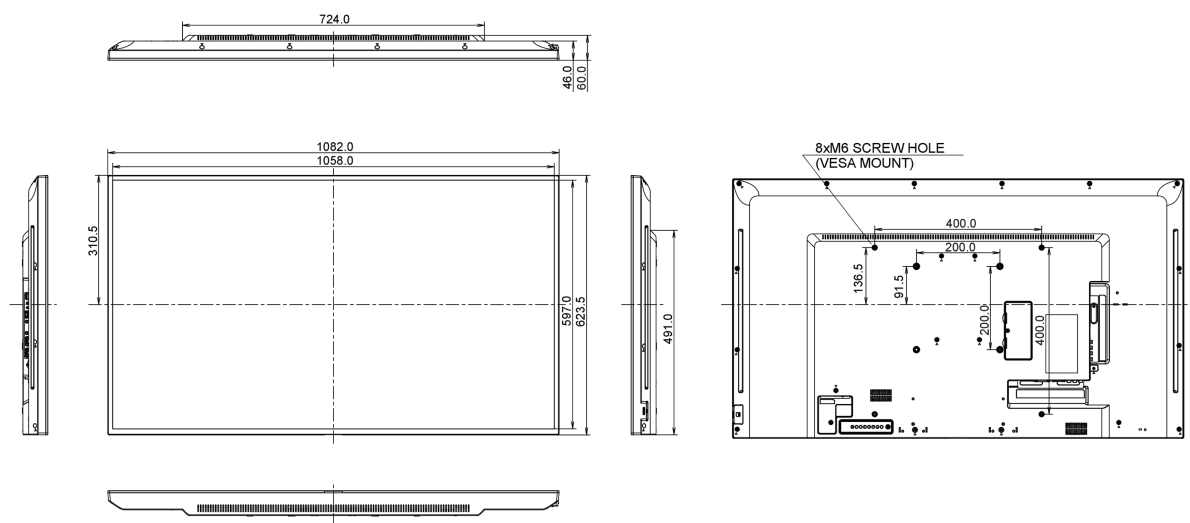

## 09 DIMENSIONS / WEIGHT

|                                     |                     |
|-------------------------------------|---------------------|
| <b>Product dimensions W x H x D</b> | 1082 x 623.5 x 61mm |
| <b>Weight (without box)</b>         | 11.5kg              |
| <b>EAN code</b>                     | 4948570114191       |