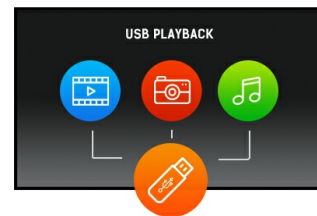

### ProLite LE4840S - a 48" large format display with USB media playback

ProLite LE4840S is a 48" Full HD, professional and fan-less LED-backlit display. Incorporating the latest Commercial Grade SVA panel technology, the display guarantees great viewing from all angles, high brightness and exceptional colour clarity. A wide range of video and audio inputs ensures compatibility with multiple platforms. ProLite LE4840S is prepared for easy installation using the VESA wall mount. This display will suit a massive range of applications including public signage, retail, exhibitions and conference centres, POS/POI, control rooms and production facilities.

SVA matrix

USB Playback

The monitor supports playback of presentations, video and almost any type of content stored on the USB device or internal memory.

## 01 DISPLAY CHARACTERISTICS

|                         |   |
|-------------------------|---|
| Diagonal                | 48", 121 cm   |
| Panel                   | SVA LED, matte finish   |
| Native resolution       | 1920 x 1080 (2.1 megapixel Full HD)                                   |
| Aspect ratio            | 16:9  |
| Panel brightness        | 350 cd/m <sup>2</sup>   |
| Static contrast         | 4 000:1   |
| Response time (GTG)     | 8ms   |
| Viewing zone            | horizontal/vertical: 178°/178°, right/left: 89°/89°, up/down: 89°/89° |
| Colour support          | 1.07B 10bit   |
| Horizontal Sync         | 30 - 83kHz  |
| Viewable area W x H     | 1054.08 x 592.92mm, 41.5 x 23.3"                                      |
| Pixel pitch             | 0.549mm   |
| Bezel colour and finish | black, matte  |