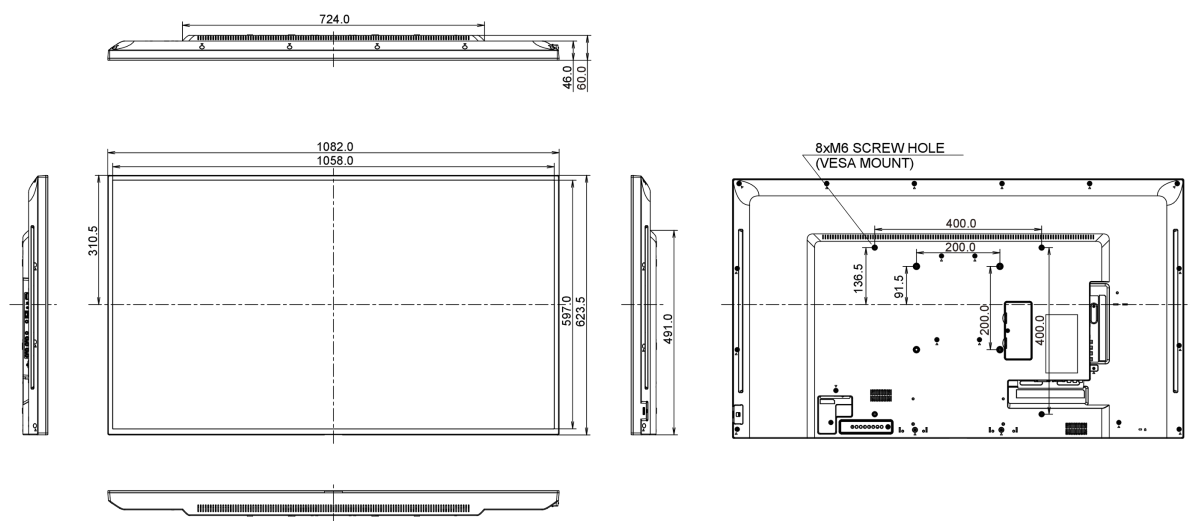

09 DIMENSIONS / WEIGHT

Product dimensions W x H x D	1082 x 623.5 x 61mm
Weight (without box)	11.5kg
EAN code	4948570114191

All trademarks and registered trademarks acknowledged. E & O E. Specification subject to change without notice. All LCD's comply with ISO-9241-307:2008 in connection with pixel defects.