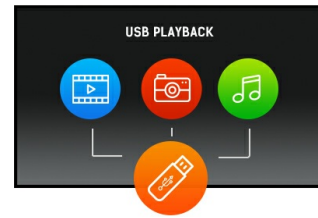

ProLite LE4840S - a 48" large format display with USB media playback

ProLite LE4840S is a 48" Full HD, professional and fan-less LED-backlit display. Incorporating the latest Commercial Grade SVA panel technology, the display guarantees great viewing from all angles, high brightness and exceptional colour clarity. A wide range of video and audio inputs ensures compatibility with multiple platforms. ProLite LE4840S is prepared for easy installation using the VESA wall mount. This display will suit a massive range of applications including public signage, retail, exhibitions and conference centres, POS/POI, control rooms and production facilities.

SVA matrix

USB Playback

The monitor supports playback of presentations, video and almost any type of content stored on the USB device or internal memory.

SVA panel technology offers higher contrast, darker blacks and much better viewing angles than standard TN technology. The screen will look good no matter what angle you look at it.

02 INTERFACES / CONNECTORS / CONTROLS

Analog signal input	VGA x1 Component video x1 (RGB Y(CVBS)/Pb/Pr)
Digital signal input	DVI x1 HDMI x1
Audio input	RCA (L/R) x1 Mini jack x1
Monitor control input	RS-232c x1 RJ45 (LAN) x1 IR x1
Audio output	RCA (L/R) x1 Speakers 2 x 10W
Monitor control output	RS-232c x1 IR loop through x1
HDCP	yes
USB ports	x1 (v.2.0)