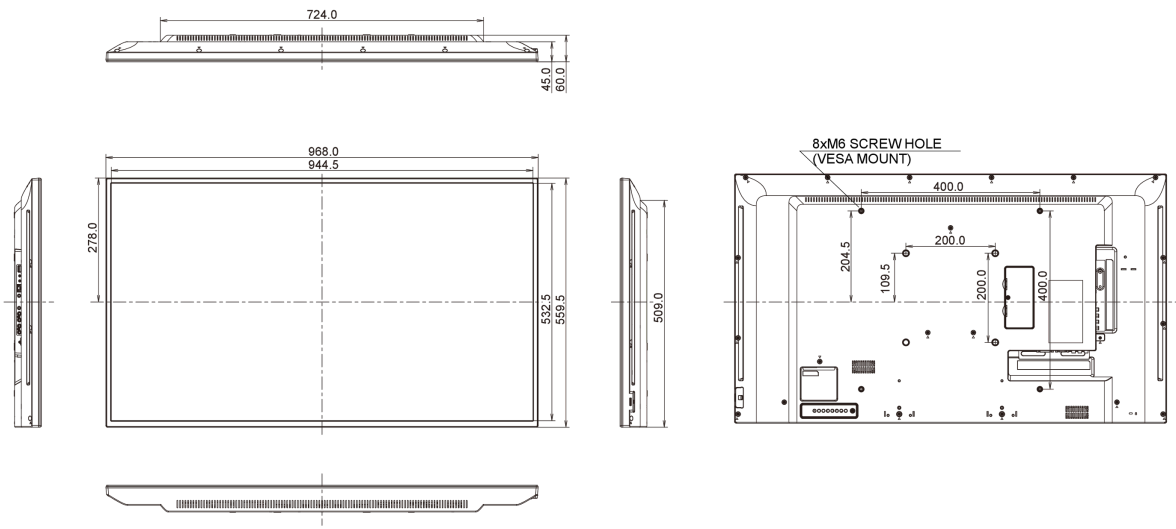

## 09 DIMENSIONS / WEIGHT

Product dimensions W x H x D	968 x 559.5 x 61mm
Box dimensions W x H x D	1070 x 696 x 159mm
Weight (without box)	8.7kg
Weight (with box)	10.75kg
EAN code	4948570114184

All trademarks and registered trademarks acknowledged. E & O E. Specification subject to change without notice. All LCD's comply with ISO-9241-307:2008 in connection with pixel defects.