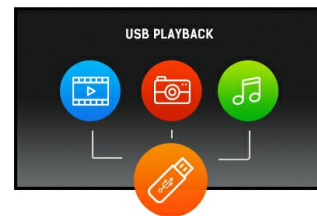

USB Playback

The monitor supports playback of presentations, video and almost any type of content stored on the USB device or internal memory.