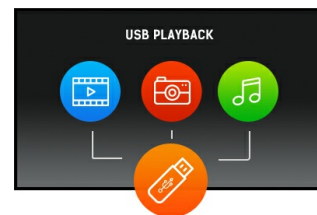

Riproduzione dell'USB

Il monitor permette di riprodurre presentazioni, video e quasi ogni tipo di contenuto memorizzato su un dispositivo USB o su una memoria interna.