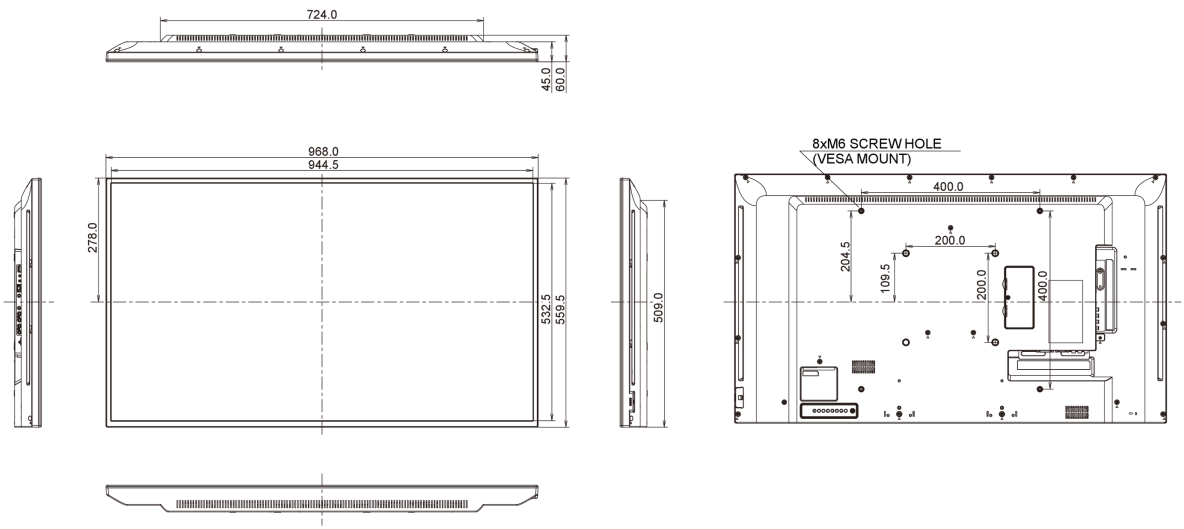

09 DIMENSIONS / WEIGHT

Product dimensions W x H x D	968 x 559.5 x 61mm
Box dimensions W x H x D	1070 x 696 x 159mm
Weight (without box)	8.7kg
Weight (with box)	10.75kg
EAN code	4948570114184

© IYAMA CORPORATION. ALL RIGHTS RESERVED