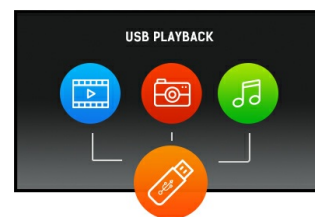

USB Playback

The monitor supports playback of presentations, video and almost any type of content stored on the USB device or internal memory.