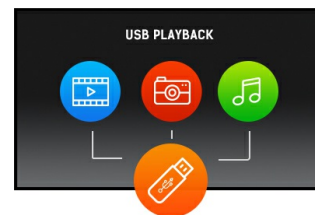

ProLite LE4340S - a 43" Full HD professional large format display with USB media playback

ProLite LE4340S is a 43" Full HD, professional and fan-less LED-backlit display. Incorporating the latest Commercial Grade AMVA panel technology, the display guarantees great viewing from all angles, high brightness and exceptional colour clarity. A wide range of video and audio inputs ensures compatibility with multiple platforms. ProLite LE4340S is prepared for easy installation using the VESA wall mount. This display will suit a massive range of applications including public signage, retail, exhibitions and conference centres, POS/POI, control rooms and production facilities.

VA matrix