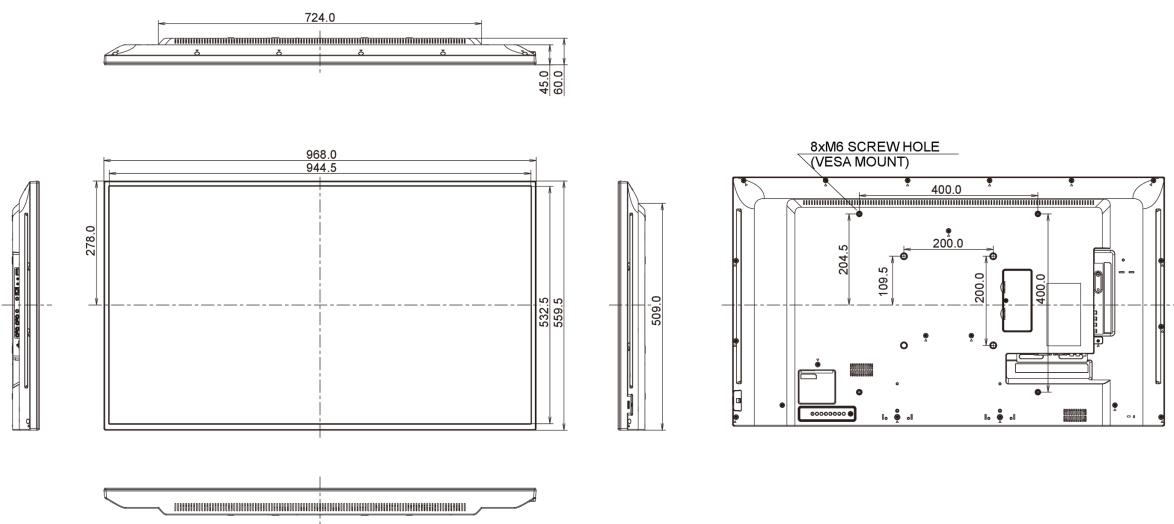

05 MECHANICAL

Orientation	landscape
Fanless design	yes
VESA mounting	400 x 400mm

06 ACCESSORIES INCLUDED

Cables	power, VGA, DVI, RS-232c
Guides	quick start guide, safety guide
Remote control	yes

07 POWER MANAGEMENT

09 DIMENSIONS / WEIGHT

Product dimensions W x H x D	968 x 559.5 x 61mm
Weight (without box)	8.7kg
EAN code	4948570114184

All trademarks and registered trademarks acknowledged. E & O E. Specification subject to change without notice. All LCD's comply with ISO-9241-307:2008 in connection with pixel defects.