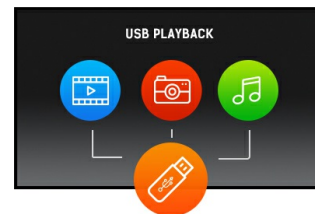

USB Playback

The monitor supports playback of presentations, video and almost any type of content stored on the USB device or internal memory.