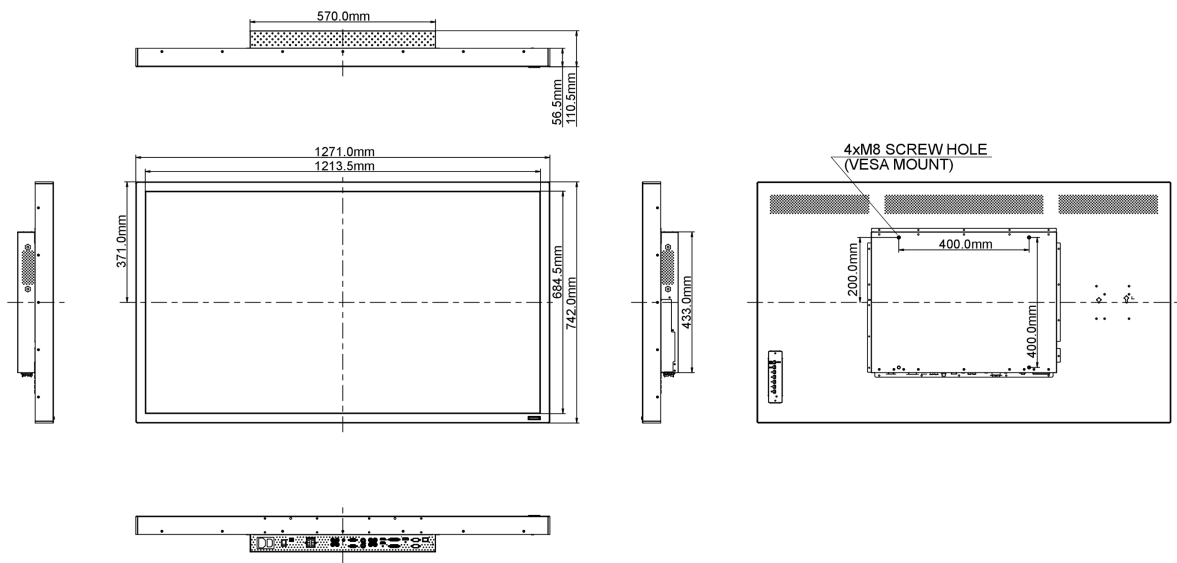

## 09 DIMENSIONS / WEIGHT

Product dimensions W x H x D	1271 x 742 x 110.5mm
Weight (without box)	43.1kg

All trademarks and registered trademarks acknowledged. E & O E. Specification subject to change without notice. All LCD's comply with ISO-9241-307:2008 in connection with pixel defects.