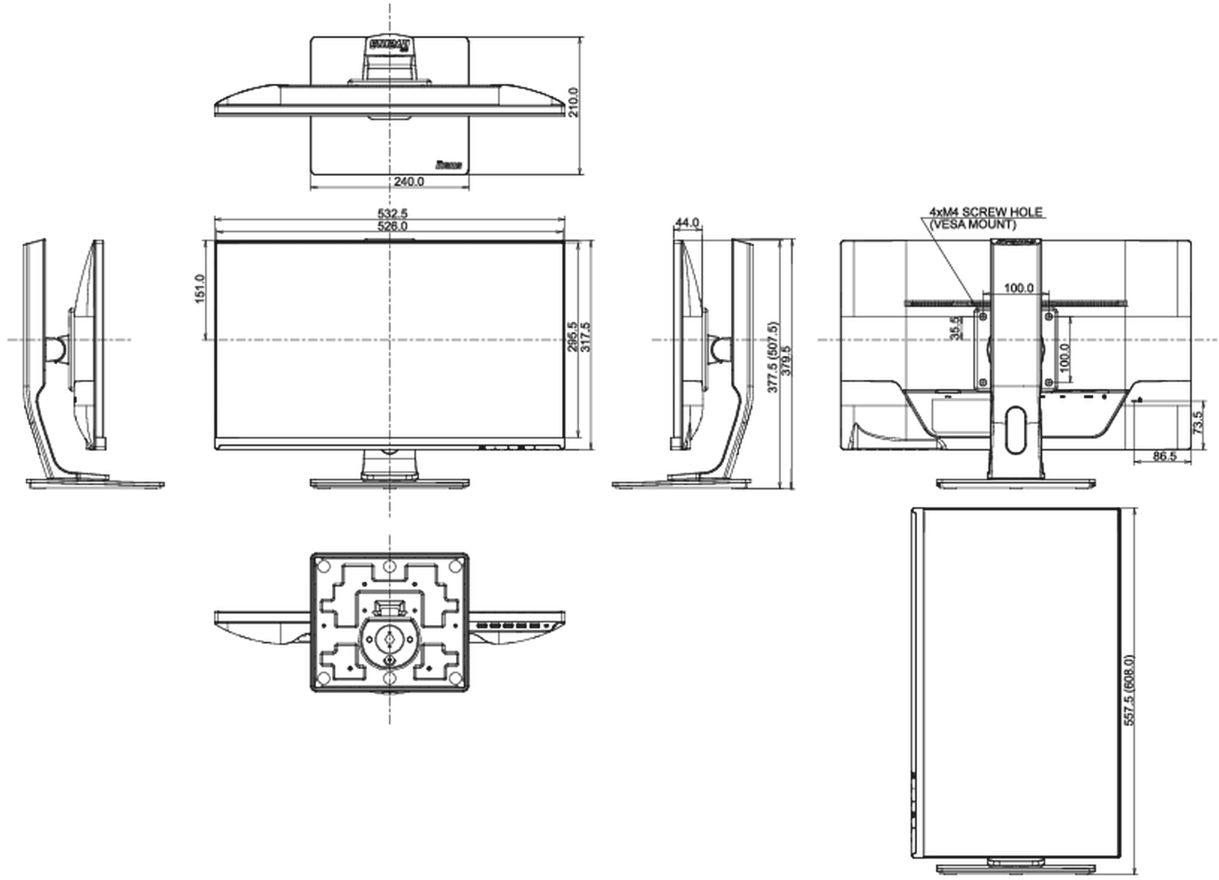

## 07 ÖLÇÜLER / AĞIRLIK

Ürün boyutları G x Y x D

532.5 x 377.5 (507.5) x 210mm

Ağırlık (kutu hariç)

5.3kg

EAN kodu

4948570113057

All trademarks and registered trademarks acknowledged. E & O E. Specification subject to change without notice. All LCD's comply with ISO-9241-307:2008 in connection with pixel defects.