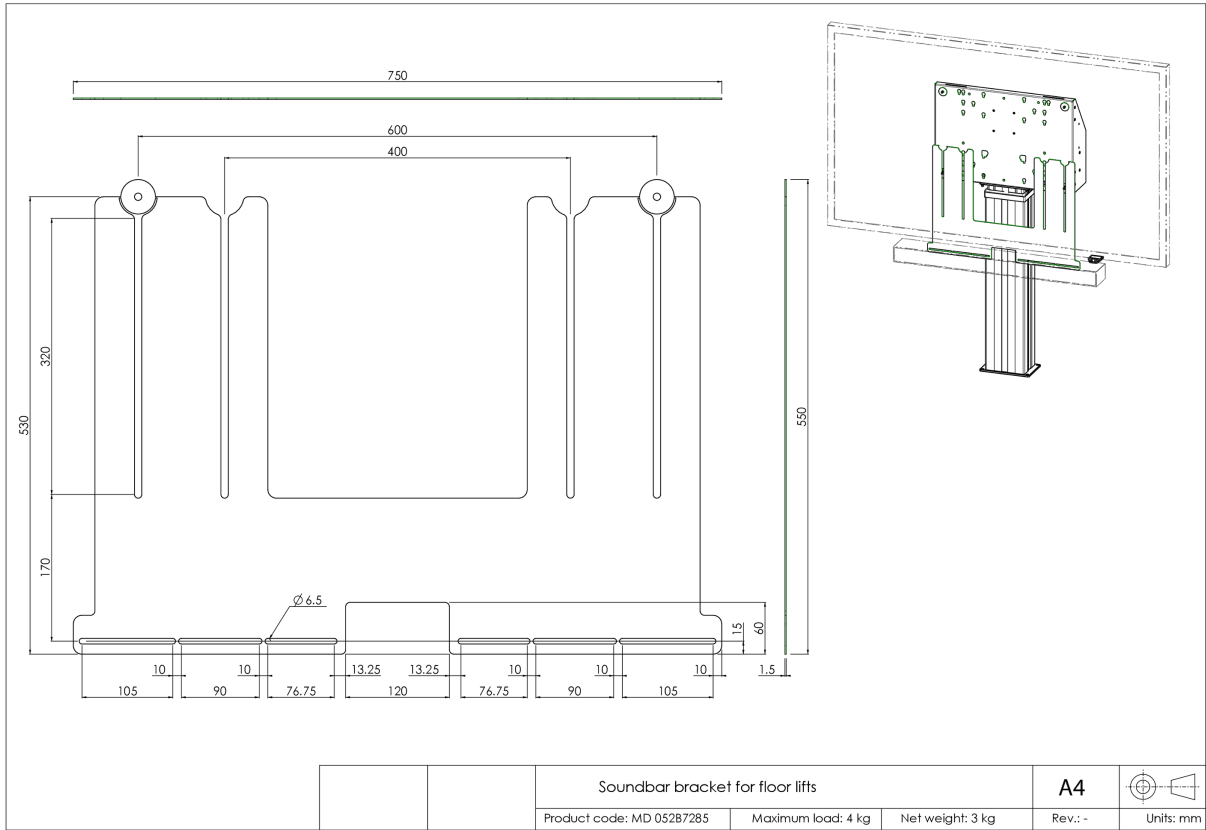

The bracket has a VESA width of 400/600. Max. distance between center lower VESA mounting holes and center soundbar mounting holes is 515mm. The bracket can be used in combination with an adapter set for displays with a larger VESA mounting pattern. Works with most soundbars.

01 TECHNIKAI PARAMÉTEREK

Típus	Floor lift accessory
Képernyők száma	1
Képernyő mérete	32" - 86"
Maximális teherbírás	4kg / monitor

02 MÉRETEK / SÚLY

Termék méretei Sz x H x M

750 x 530 x 1.5mm

Súly (doboz nélkül)

4kg

Súly (dobozzal)

5kg

EAN kód

4948570032297

All trademarks and registered trademarks acknowledged. E & O E. Specification subject to change without notice. All LCD's comply with ISO-9241-307:2008 in connection with pixel defects.