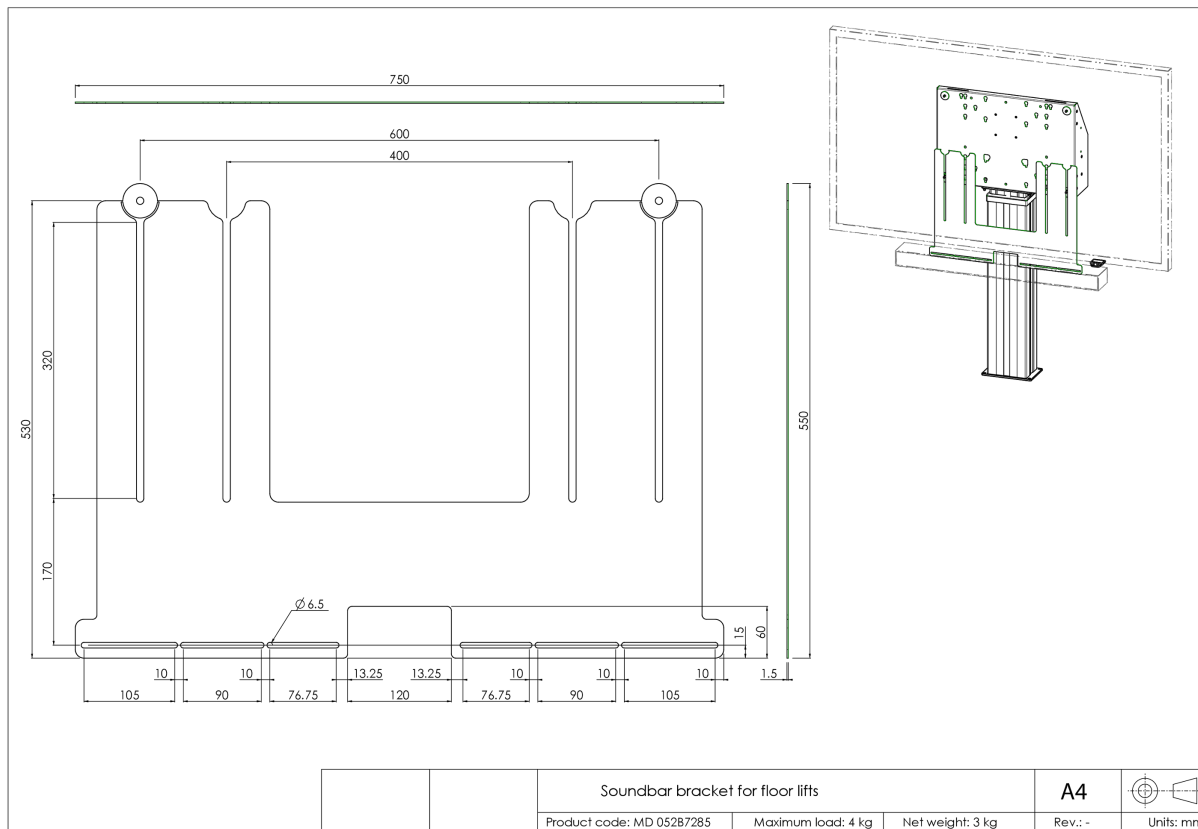

Universal soundbar bracket for floor lifts and wall mounts

Upgrade the audio of your iiyama floor lift/ wall mounted large format display with this universal soundbar bracket and enjoy a better sound. The soundbar bracket allows you to install and use a soundbar below the display on our (height-adjustable) floor lifts and wall mounts. The soundbar bracket is mounted in between the back plate and the display using the display's lower VESA mounting bolts.

The bracket has a VESA width of 400/600. Max. distance between center lower VESA mounting holes and center soundbar mounting holes is 515mm. The bracket can be used in combination with an adapter set for displays with a larger VESA mounting pattern. Works with most soundbars.

01 TECHNIKAI PARAMÉTEREK

Típus	Floor lift accessory
Képernyők száma	1
Képernyő mérete	32" - 86"
Maximális teherbírás	4kg / monitor

02 MÉRETEK / SÚLY

Termék méretei Sz x H x M

750 x 530 x 1.5mm

Súly (doboz nélkül)

4kg

Súly (dobozzal)

5kg

EAN kód

4948570032297

All trademarks and registered trademarks acknowledged. E & O E. Specification subject to change without notice. All LCD's comply with ISO-9241-307:2008 in connection with pixel defects.