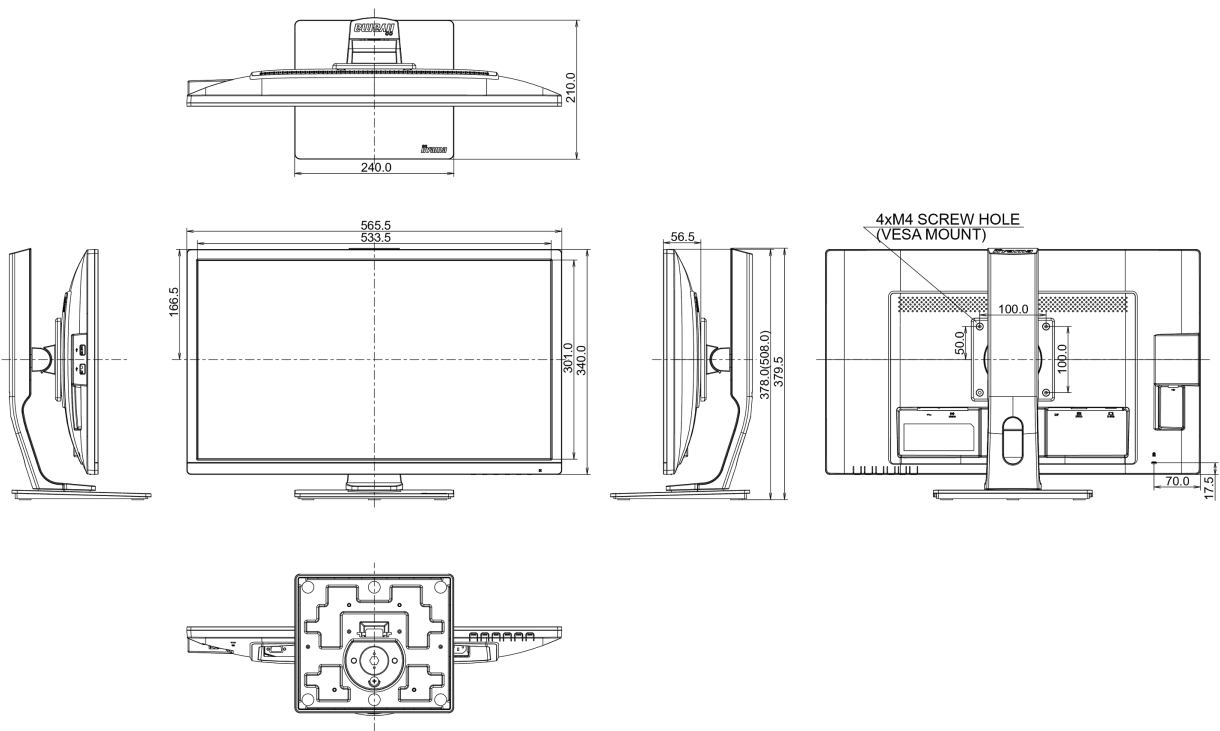

Other

quick start guide, safety guide

06 POWER MANAGEMENT

Power supply unit

internal

Power supply

AC 100 - 240V, 50/60Hz

Power usage

23W typical, 0.5W stand by, 0.5W off mode

07 SUSTAINABILITY

Regulations

TCO, CE, TÜV-GS, EAC, VCCI-B, RoHS support, ErP, WEEE, REACH

REACH SVHC

above 0.1%: Lead

08 DIMENSIONS / WEIGHT

Product dimensions W x H x D

565.5 x 378 (508) x 210mm

Box dimensions W x H x D

693 x 420 x 190mm

Weight (without box)

5.2kg

EAN code

4948570113873

All trademarks and registered trademarks acknowledged. E & O E. Specification subject to change without notice. All LCD's comply with ISO-9241-307:2008 in connection with pixel defects.

© IYAMA CORPORATION. ALL RIGHTS RESERVED

05.05.2025 21:34:10