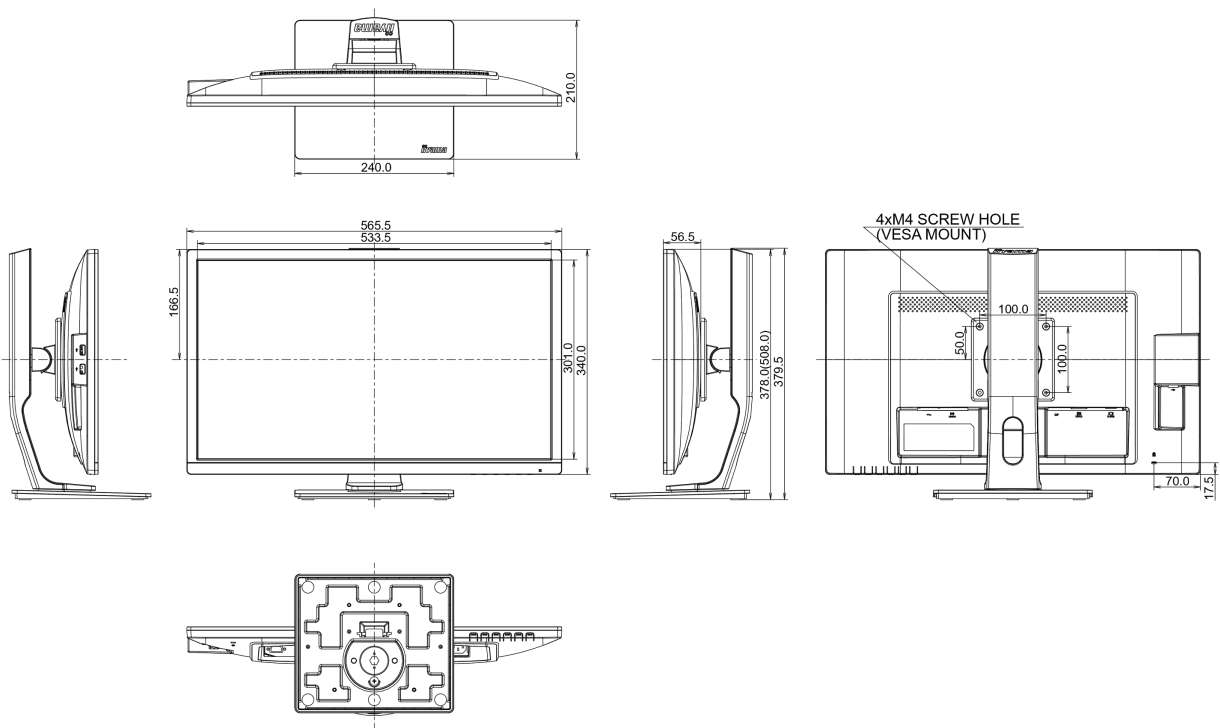

Other

quick start guide, safety guide

06 POWER MANAGEMENT

Power supply unit

internal

Power supply

AC 100 - 240V, 50/60Hz

Power usage

23W typical, 0.5W stand by, 0.5W off mode

07 SUSTAINABILITY

Regulations

TCO Certified, CE, TÜV-GS, EAC, VCCI-B, RoHS support, ErP, WEEE, REACH

REACH SVHC

above 0.1%: Lead

08 DIMENSIONS / WEIGHT

Product dimensions W x H x D

565.5 x 378 (508) x 210mm

Box dimensions W x H x D

693 x 420 x 190mm

Weight (without box)

5.2kg

EAN code

4948570113873

All trademarks and registered trademarks acknowledged. E & O E. Specification subject to change without notice. All LCD's comply with ISO-9241-307:2008 in connection with pixel defects.

© IIYAMA CORPORATION. ALL RIGHTS RESERVED

28.04.2025 17:11:38