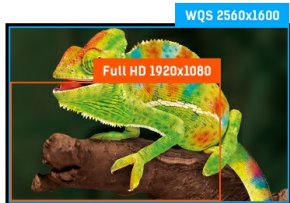

30" AH-IPS LED-backlit screen capable of displaying 109% AdobeRGB, 146% sRGB and 104% NTSC colours

The high colour gamut iiyama XB3070WQS is the perfect choice for graphic and web-design. It features WQS (2560 x 1600) resolution offering huge workspace allowing users to display and manipulate multiple applications at the same time. The AH-IPS matrix guarantees high performance with accurate and consistent colour reproduction, wide viewing angles and a fast response time. Optimal viewing comfort is guaranteed by the height adjustable stand.

01 CARATTERISTICHE DISPLAY

Diagonale	30", 75.6cm
Pannello	AH-IPS LED, finitura opaca
Risoluzione nativa	2560 x 1600 (4.1 megapixel WQS)
Format	16:10
Luminosità	350 cd/m ²
Contrasto statico	1 000:1
Contrasto avanzato	5M:1
Tempo di risposta (GTG)	5ms
Angolo di visione	orizzontale/verticale: 178°/178°, sinistra/destro 89°/89°, alto/giù: 89°/89°
Supporta colore	16.7mIn (AdobeRGB: 109%, sRGB: 146%, 104% (NTSC))
Siincronizzazione orizzontale	24 - 80kHz
Angolo di visione L x H	641.3 x 400.8mm, 25.2 x 15.8"
Pixel pitch	0.251mm
Color	opaca