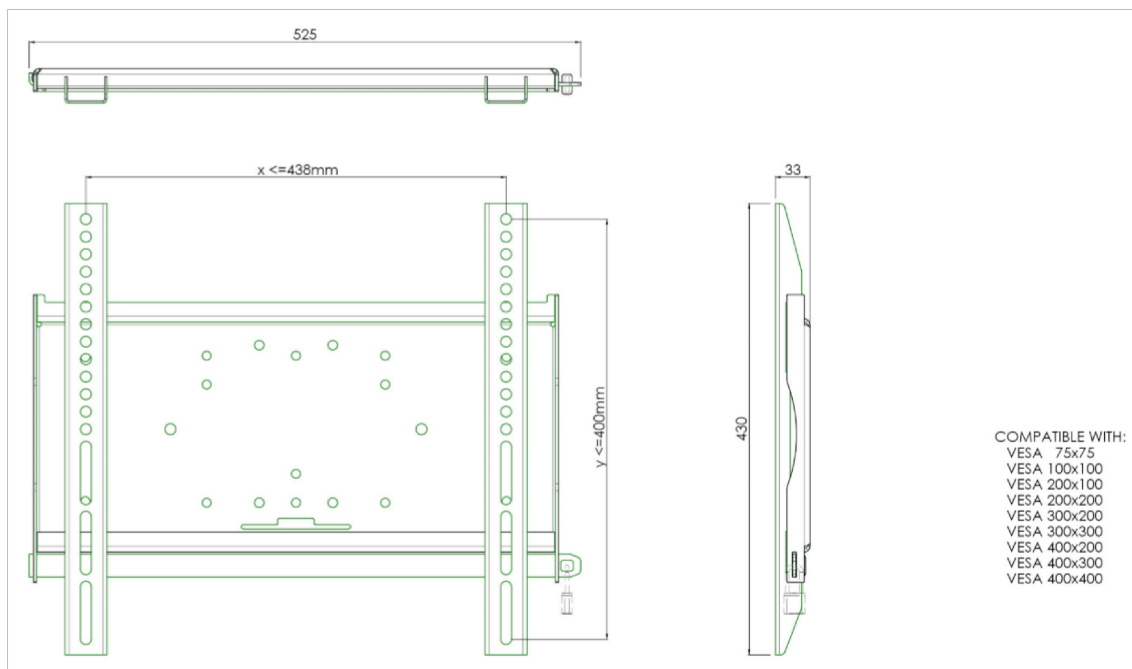

Universal wall mount, max 438x400mm. 125kg

All universal wall mounts are VESA compatible. Besides wall mounting, all our wall mounts can be used for ceiling mounting in combination with a tube set and for floor mounting (using coupling bolts) together with a stand. The mounts include fastening material to secure the mount to the display. Furthermore they include a safety bar or fixation, offering you protection from theft; a padlock is to be added separately.

01 DIMENSIONS / WEIGHT

EAN code

4948570031467

All trademarks and registered trademarks acknowledged. E & O E. Specification subject to change without notice. All LCD's comply with ISO-9241-307:2008 in connection with pixel defects.