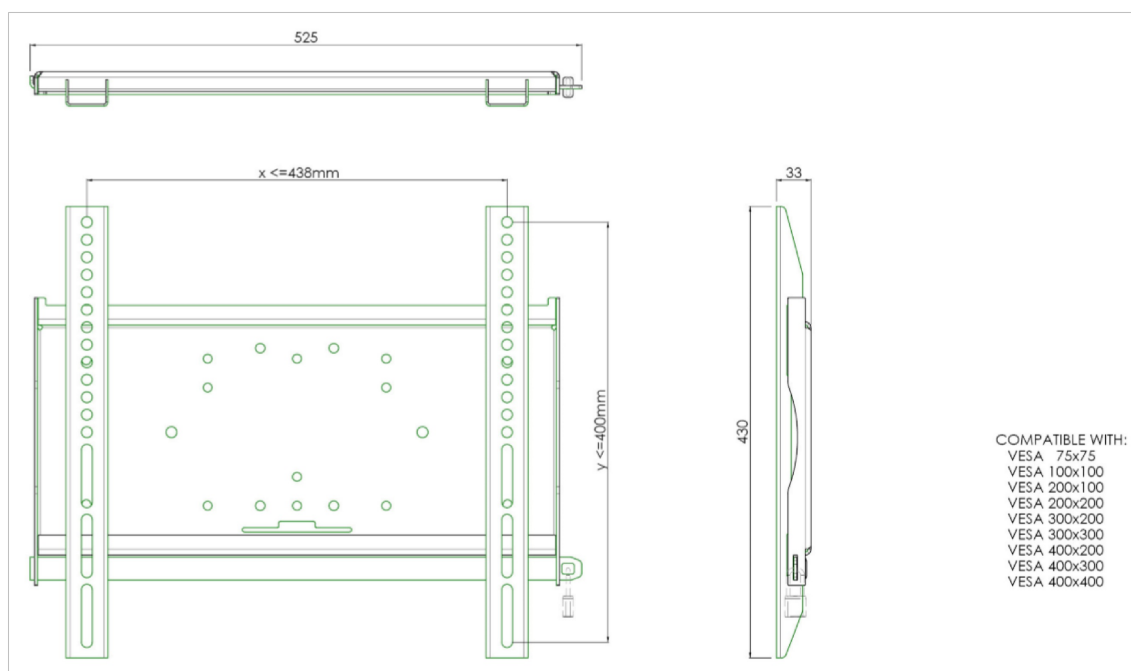

Universal wall mount, max 438x400mm. 125kg

All universal wall mounts are VESA compatible. Besides wall mounting, all our wall mounts can be used for ceiling mounting in combination with a tube set and for floor mounting (using coupling bolts) together with a stand. The mounts include fastening material to secure the mount to the display. Furthermore they include a safety bar or fixation, offering you protection from theft; a padlock is to be added separately.

01 DIMENSIONI / PESO

EAN code

4948570031467

Tutti i marchi e i marchi registrati citati. E & O E. Specifiche soggette a modifiche senza preavviso. Tutti i display LCD è conforme alla norma ISO-9241-307:2008 in connessione con difetti dei pixel.