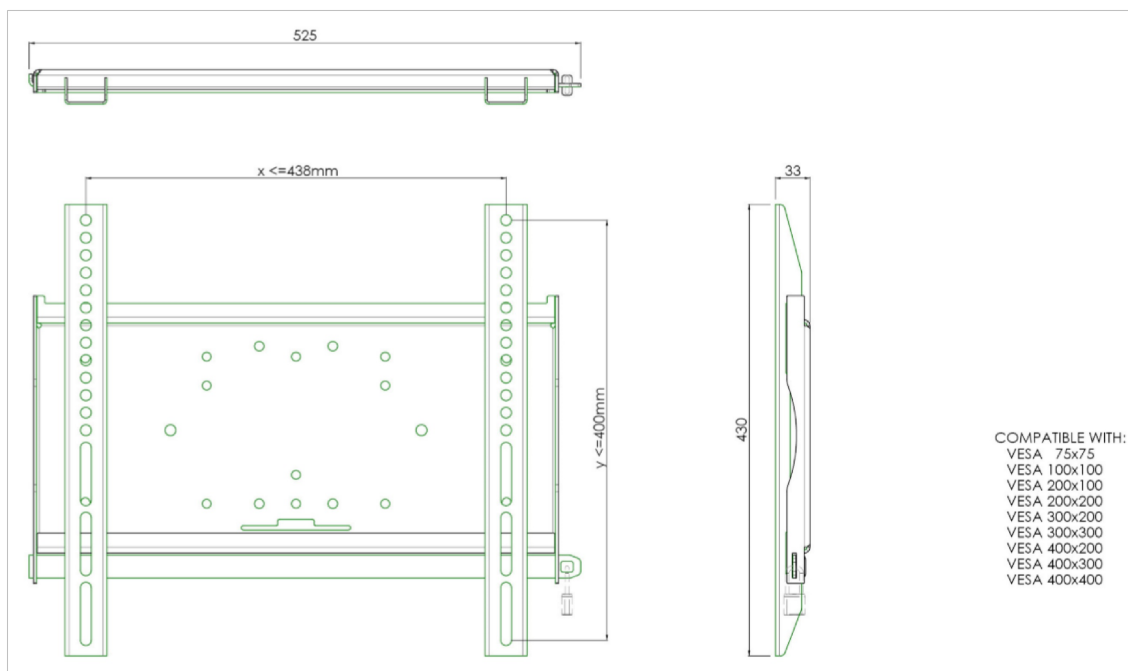

Universal wall mount, max 438x400mm. 125kg

All universal wall mounts are VESA compatible. Besides wall mounting, all our wall mounts can be used for ceiling mounting in combination with a tube set and for floor mounting (using coupling bolts) together with a stand. The mounts include fastening material to secure the mount to the display. Furthermore they include a safety bar or fixation, offering you protection from theft; a padlock is to be added separately.

01 MÉRETEK / SÚLY

EAN kód

4948570031467

All trademarks and registered trademarks acknowledged. E & O E. Specification subject to change without notice. All LCD's comply with ISO-9241-307:2008 in connection with pixel defects.