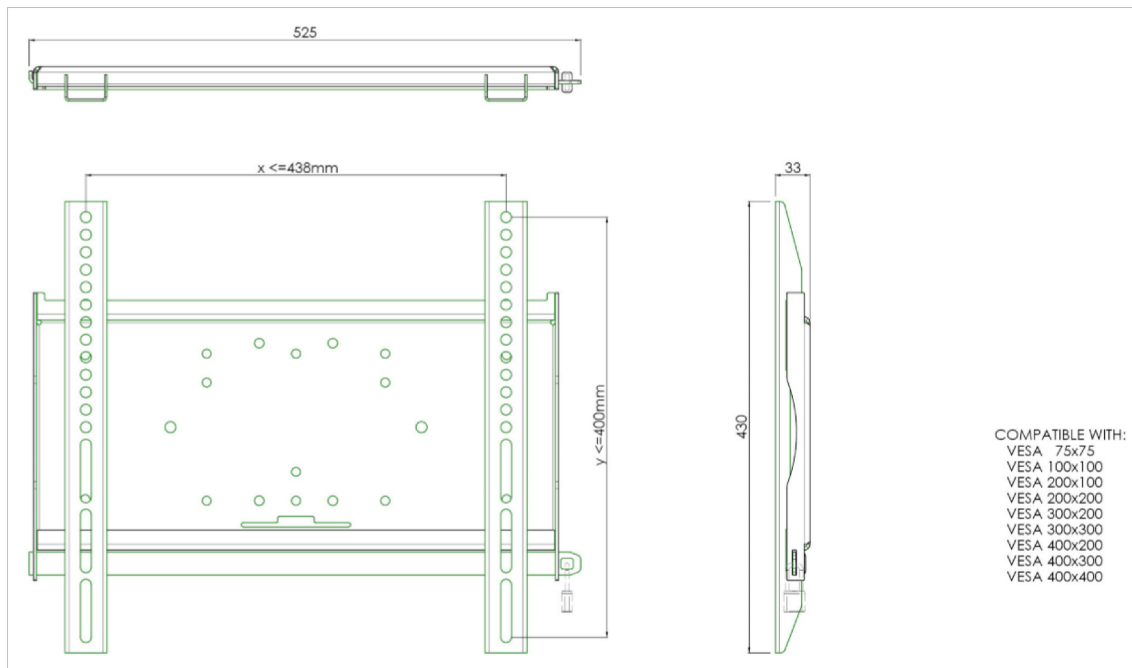

Universal wall mount, max 438x400mm. 125kg

All universal wall mounts are VESA compatible. Besides wall mounting, all our wall mounts can be used for ceiling mounting in combination with a tube set and for floor mounting (using coupling bolts) together with a stand. The mounts include fastening material to secure the mount to the display. Furthermore they include a safety bar or fixation, offering you protection from theft; a padlock is to be added separately.

01 MÉRETEK / SÚLY

EAN kód

4948570031467

All trademarks and registered trademarks acknowledged. E & O E. Specification subject to change without notice. All LCD's comply with ISO-9241-307:2008 in connection with pixel defects.