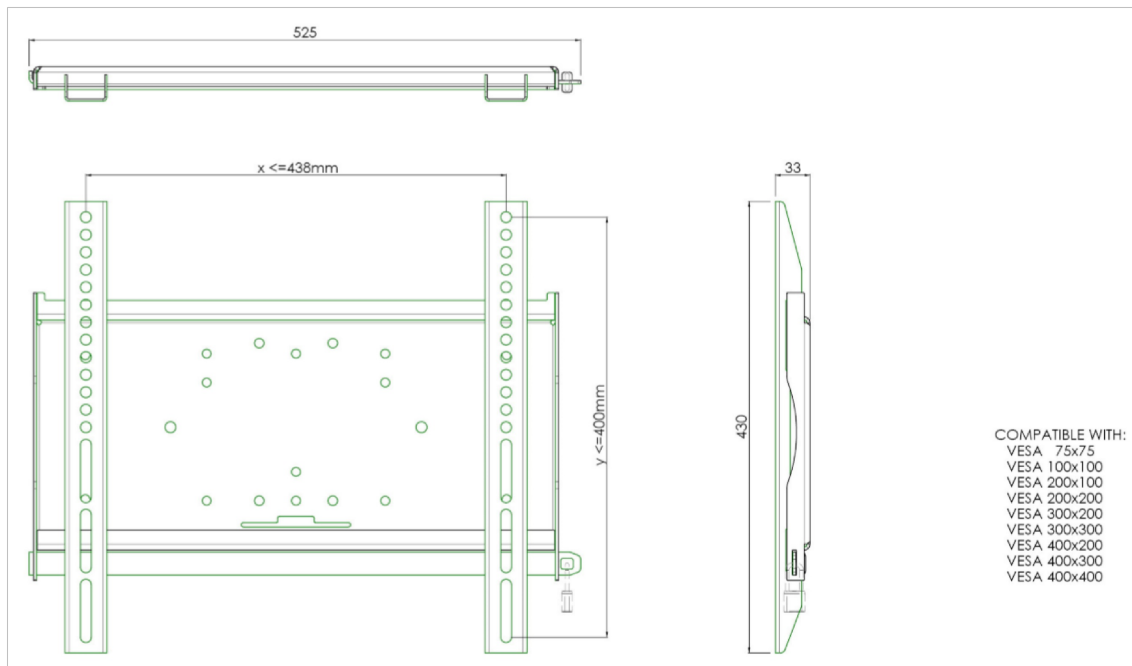

Universal wall mount, max 438x400mm. 125kg

All universal wall mounts are VESA compatible. Besides wall mounting, all our wall mounts can be used for ceiling mounting in combination with a tube set and for floor mounting (using coupling bolts) together with a stand. The mounts include fastening material to secure the mount to the display. Furthermore they include a safety bar or fixation, offering you protection from theft; a padlock is to be added separately.

01 DIMENSIONS / WEIGHT

EAN code

4948570031467

All trademarks and registered trademarks acknowledged. E & O E. Specification subject to change without notice. All LCD's comply with ISO-9241-307:2008 in connection with pixel defects.