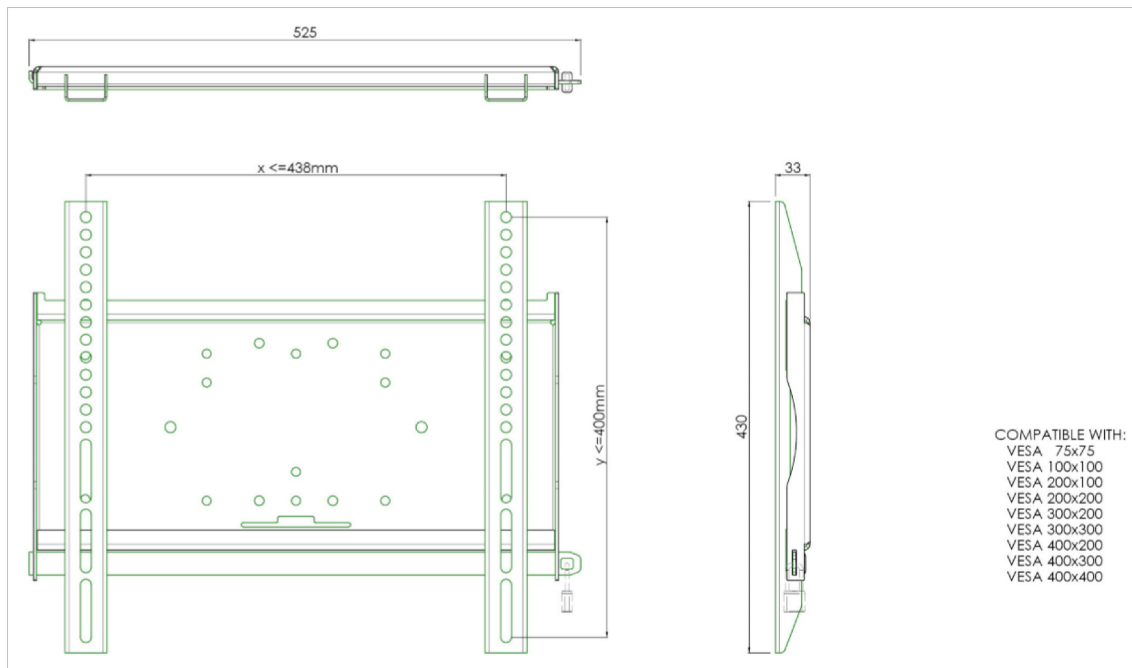

**Universal wall mount, max 438x400mm. 125kg**

All universal wall mounts are VESA compatible. Besides wall mounting, all our wall mounts can be used for ceiling mounting in combination with a tube set and for floor mounting (using coupling bolts) together with a stand. The mounts include fastening material to secure the mount to the display. Furthermore they include a safety bar or fixation, offering you protection from theft; a padlock is to be added separately.

**01 DIMENSIONS / WEIGHT**

EAN code

4948570031467

*All trademarks and registered trademarks acknowledged. E & O E. Specification subject to change without notice. All LCD's comply with ISO-9241-307:2008 in connection with pixel defects.*