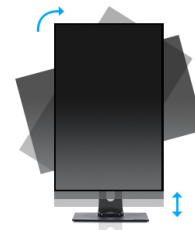

Perfect choice for office

The 17" ProLite B1780SD designed for business usage is a LED-backlit monitor with Height Adjustability and Screen Rotation allowing you to set the perfect position of the screen ensuring ergonomic posture and optimal viewing comfort. The 5ms response time and high contrast make the B1780SD ideal for a wide range of business applications. sRGB and gamma correction functions permit even the finest nuances of colour to be set accurately. The ProLite B1780SD includes DVI and VGA connectivity and is available in black and white.

LED-backlit

A typical CCFL LCD uses four backlight lamps. Using LED diodes considerably lowers the power consumption and reduces the CO₂ emission into the environment making this LCD a true ECO-Friendly product.

HAS + Pivot

With a height adjustable stand you will create an ergonomic work posture and position that meets all health and safety requirements. This will not only prevent any health issues but will also increase your productivity. The pivot function allows the screen to rotate from landscape to portrait orientation. This functionality can be useful if the application requires more height than width.

01 DISPLAY CHARACTERISTICS

Diagonal	17", 43cm
Panel	TN LED, matte finish
Native resolution	1280 x 1024 (1.3 megapixel)
Aspect ratio	5:4
Panel brightness	250 cd/m ²
Static contrast	1000:1
Advanced contrast	12M:1
Response time (GTG)	5ms
Viewing zone	horizontal/vertical: 170°/160°, right/left: 85°/85°, up/down: 80°/80°
Colour support	16.7mIn (sRGB: 99%; NTSC: 72%)
Horizontal Sync	24 - 80kHz
Viewable area W x H	337.9 x 270.3mm, 13.3 x 10.6"
Pixel pitch	0.264mm
Colour	matte