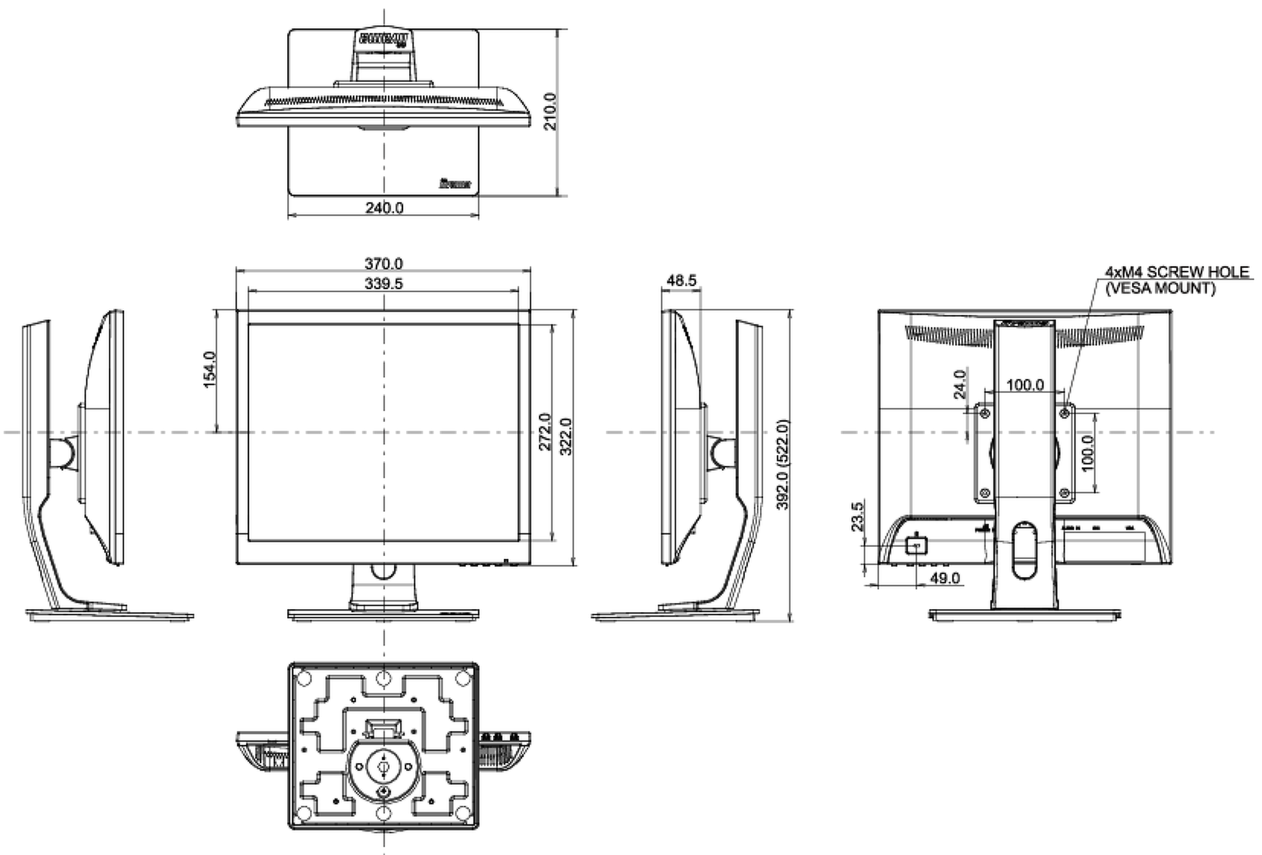

04 MECHANICAL

Display position adjustments	height, pivot (rotation), swivel, tilt
Height adjustment	130mm
Rotation (PIVOT function)	90°
Swivel stand	90°; 45° left; 45° right
Tilt angle	22° up; 3° down
VESA mounting	100 x 100mm

Product dimensions W x H x D

370 x 392 (522) x 210mm

Weight (without box)

4.4kg

EAN code

4948570113026

© IIYAMA CORPORATION. ALL RIGHTS RESERVED