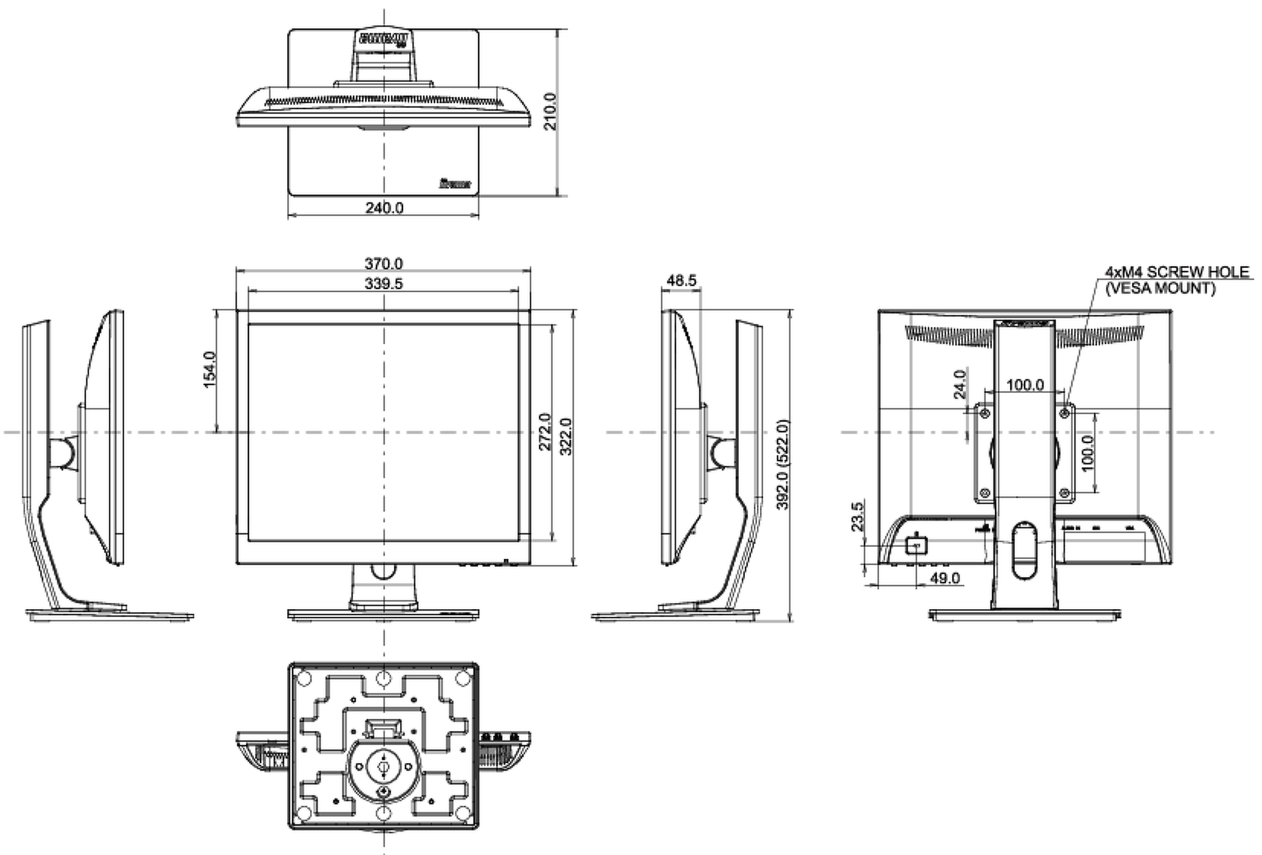

04 MECHANICAL

Display position adjustments	height, pivot (rotation), swivel, tilt
Height adjustment	130mm
Rotation (PIVOT function)	90°
Swivel stand	90°; 45° left; 45° right
Tilt angle	22° up; 3° down
VESA mounting	100 x 100mm

Product dimensions W x H x D

370 x 392 (522) x 210mm

Weight (without box)

4.4kg

EAN code

4948570113019

© IIYAMA CORPORATION. ALL RIGHTS RESERVED