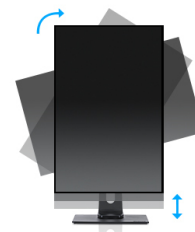

Perfect choice for office

The 17" ProLite B1780SD designed for business usage is a LED-backlit monitor with Height Adjustability and Screen Rotation allowing you to set the perfect position of the screen ensuring ergonomic posture and optimal viewing comfort. The 5ms response time and high contrast make the B1780SD ideal for a wide range of business applications. sRGB and gamma correction functions permit even the finest nuances of colour to be set accurately. The ProLite B1780SD includes DVI and VGA connectivity and is available in black and white.

LED-backlit

A typical CCFL LCD uses four backlight lamps. Using LED diodes considerably lowers the power consumption and reduces the CO₂ emission into the environment making this LCD a true ECO-Friendly product.

HAS + Pivot

With a height adjustable stand you will create an ergonomic work posture and position that meets all health and safety requirements. This will not only prevent any health issues but will also increase your productivity. The pivot function allows the screen to rotate from landscape to portrait orientation. This functionality can be useful if the application requires more height than width.

01 DISPLAY CHARACTERISTICS

Diagonal	17", 43cm
Panel	TN LED, matte finish
Native resolution	1280 x 1024 (1.3 megapixel)
Aspect ratio	5:4
Panel brightness	250 cd/m ²
Static contrast	1000:1
Advanced contrast	12M:1
Response time (GTG)	5ms
Viewing zone	horizontal/vertical: 170°/160°, right/left: 85°/85°, up/down: 80°/80°
Colour support	16.7mIn (sRGB: 99%; NTSC: 72%)
Horizontal Sync	24 - 80kHz
Viewable area W x H	337.9 x 270.3mm, 13.3 x 10.6"
Pixel pitch	0.264mm
Colour	matte, white