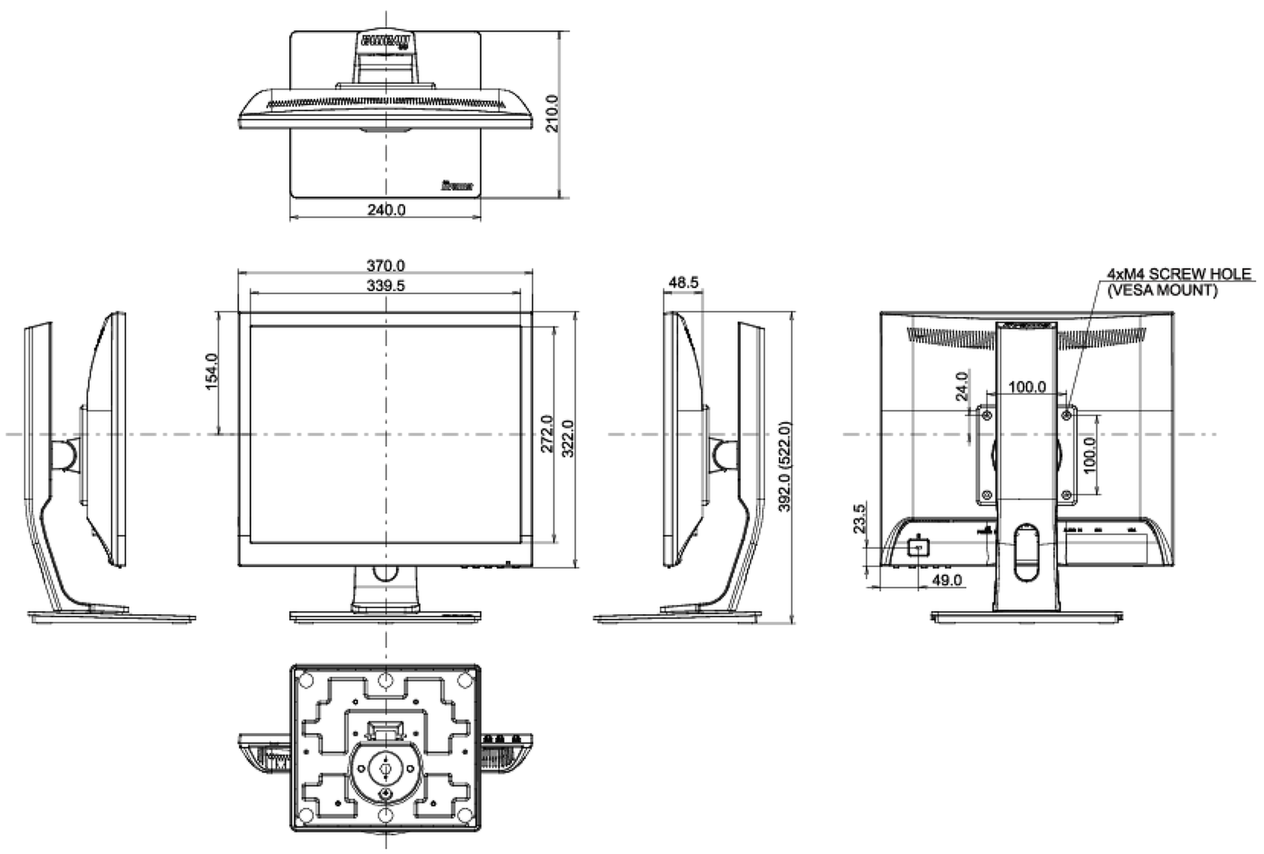

Termék méretei Sz x H x M

370 x 392 (522) x 210mm

Súly (doboz nélkül)

4.4kg

EAN kód

4948570113019

All trademarks and registered trademarks acknowledged. E & O E. Specification subject to change without notice. All LCD's comply with ISO-9241-307:2008 in connection with pixel defects.