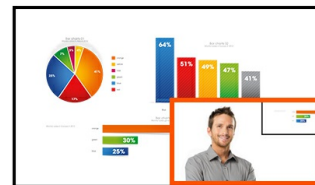

**55” large format display with 24/7 operation and OPS slot**

Incorporating AMVA3 panel technology the LH5580S guarantees great viewing from all angles and perfect colour clarity. Features include PIP and PBP perfect for Video Conferencing or handling multi-input content. Built in expansion slot supports the Open Pluggable Specification (OPS) standard; it simplifies the installation of a plug-in PC for digital signage applications. Landscape and Portrait friendly, ProLite LH5580S is designed for a continues operation. Perfect for true impact in Digital Signage.

**PIP**

Функция PIP (картинка в картинке) позволяет одновременно выводить на экран два изображения, поступающих от двух различных источников.