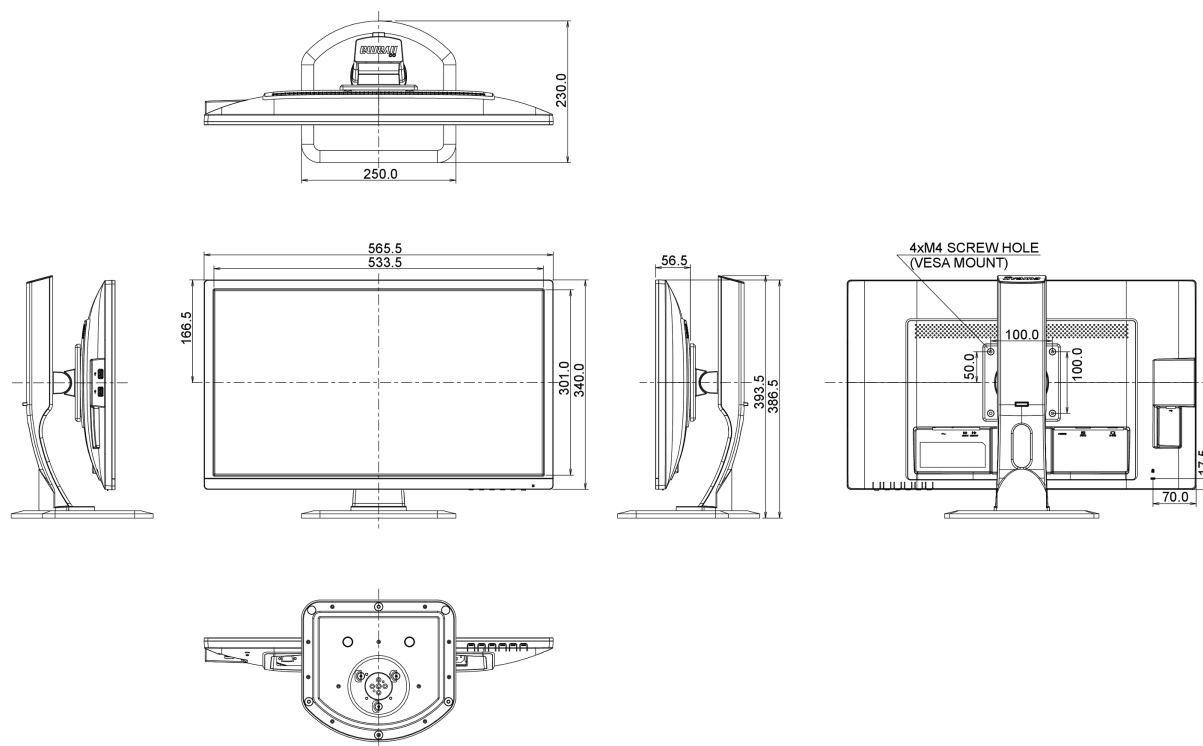

## 08 DIMENZIJE / TEŽINA

Dimenzije proizvoda Š x V x D 565.5 x 386.5 (516.5) x 230mm

Težina (bez kutije) 5kg

All trademarks and registered trademarks acknowledged. E & O E. Specification subject to change without notice. All LCD's comply with ISO-9241-307:2008 in connection with pixel defects.