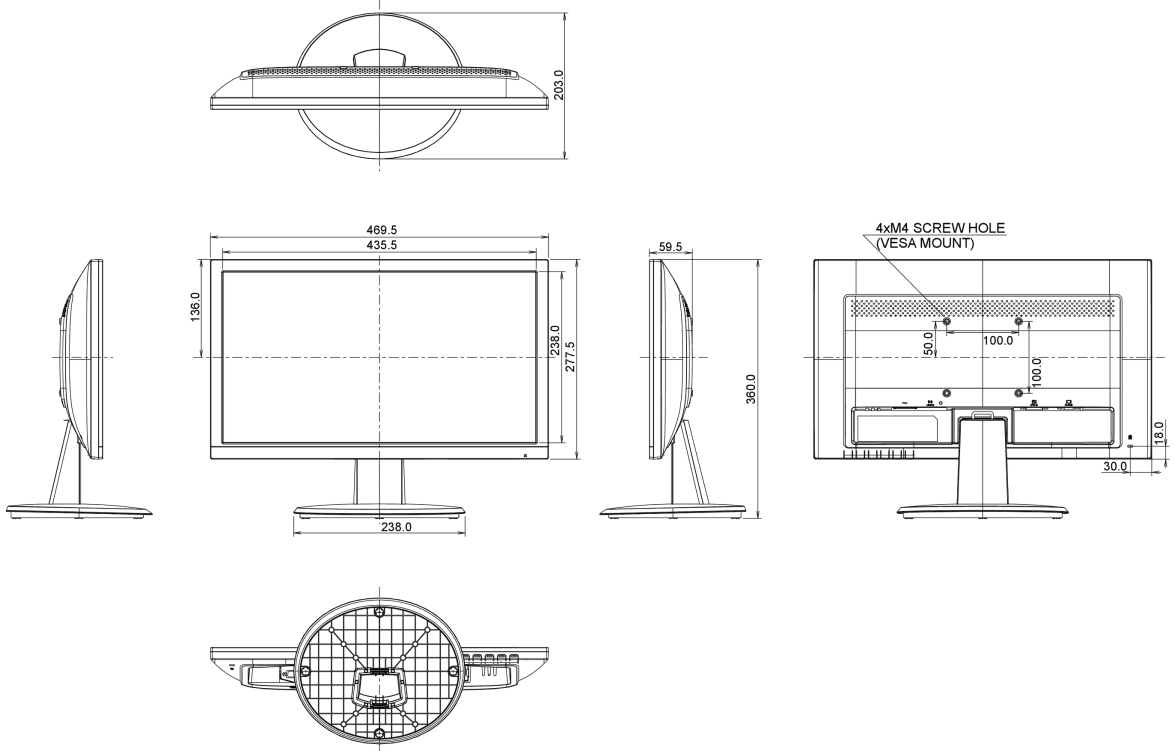

## 08 ÖLÇÜLER / AĞIRLIK

Ürün boyutları G x Y x D

469.5 x 360 x 203mm

Ağırlık (kutu hariç)

2.7kg

EAN kodu

4948570112760

All trademarks and registered trademarks acknowledged. E & O E. Specification subject to change without notice. All LCD's comply with ISO-9241-307:2008 in connection with pixel defects.