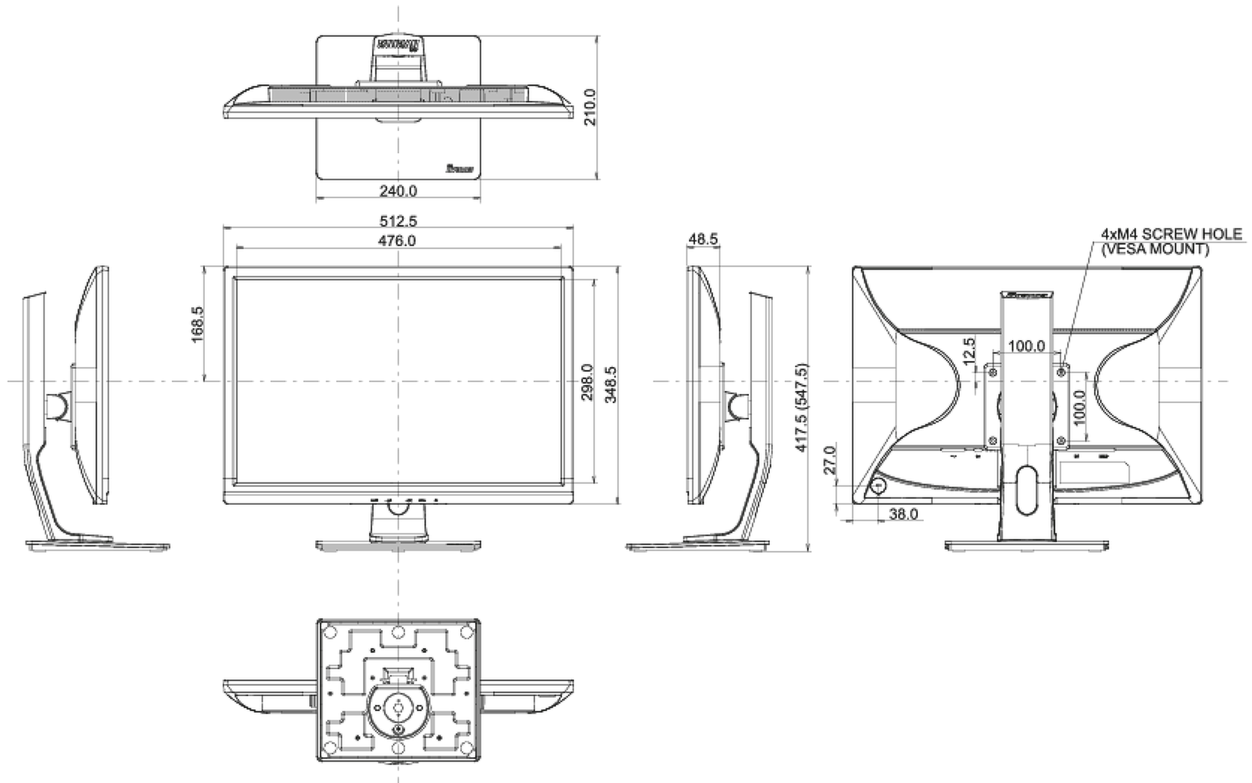

## 08 DIMENZIJE / TEŽINA

Dimenzije proizvoda Š x V x D

512.5 x 417.5 (547.5) x 210mm

Težina (bez kutije)

5.4kg

EAN kod

4948570111572

All trademarks and registered trademarks acknowledged. E & O E. Specification subject to change without notice. All LCD's comply with ISO-9241-307:2008 in connection with pixel defects.