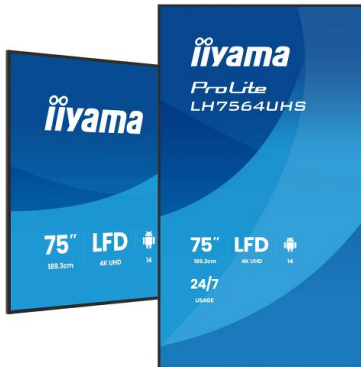

LFD - SIGNAGE DISPLAYS

INFORMATION

### 75" 4K UHD Most powerful professional digital signage display with advanced control and connectivity options

The ProLite LH7564UHS-B1AG is a 75" 4K UHD digital signage powerhouse designed to elevate your business's visual communication. With Android 14 OS, [iiSignage<sup>2</sup>](#) (CMS), [iiControl](#) (DMS), and [iiShare](#) (Wireless Presentation), managing content is effortless. It's WiFi enabled for remote content delivery and offers reliable 24/7 operation. Perfect for retail, corporate, hospitality, or restaurant settings, this display ensures a captivating audience experience with its versatile design and high brightness.

### 01 DISPLAY CHARACTERISTICS

<b>Design</b>	Thin bezel
<b>Diagonal</b>	75", 189.5cm
<b>Panel</b>	VA, Anti-Glare coated glass, matte finish, haze 25%
<b>Native resolution</b>	3840 x 2160 @60Hz (8.3 MegaPixels 4K UHD)
<b>Aspect ratio</b>	16:9
<b>Panel brightness</b>	500 cd/m <sup>2</sup>
<b>Static contrast</b>	5000:1
<b>Response time (GTG)</b>	6.5ms
<b>Viewing zone</b>	horizontal/vertical: 178°/178°, right/left: 89°/89°, up/down: 89°/89°
<b>Colour support</b>	1.07G (8 Bits+FRC)
<b>Horizontal Sync</b>	57 - 62kHz
<b>Viewable area W x H</b>	1650.2 x 928.3mm, 65 x 36.6"
<b>Bezel width (sides, top, bottom)</b>	14.3mm, 14.3mm, 14.3mm
<b>Pixel pitch</b>	0.430mm
<b>Bezel colour and finish</b>	black, matte