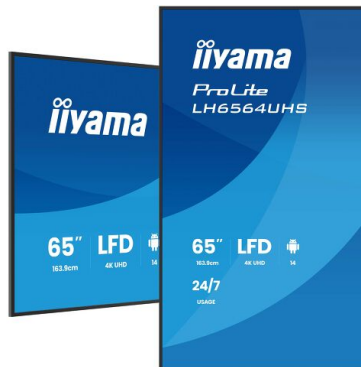

**LFD - SIGNAGE DISPLAYS****INFORMATION**

## 65" 4K UHD Most powerful professional digital signage display with advanced control and connectivity options

The ProLite LH6564UHS-B1AG is a 65" 4K UHD digital signage powerhouse designed to elevate your business's visual communication. With Android 14 OS, [iiSignage<sup>2</sup>](#) (CMS), [iiControl](#) (DMS), and [iiShare](#) (Wireless Presentation), managing content is effortless. It's WiFi enabled for remote content delivery and offers reliable 24/7 operation. Perfect for retail, corporate, hospitality, or restaurant settings, this display ensures a captivating audience experience with its versatile design and high brightness..

### 01 DISPLAY CHARACTERISTICS

<b>Design</b>	Thin bezel
<b>Diagonal</b>	65", 164cm
<b>Panel</b>	VA, Anti-Glare coated glass, matte finish, haze 25%
<b>Native resolution</b>	3840 x 2160 @60Hz (8.3 MegaPixels 4K UHD)
<b>Aspect ratio</b>	16:9
<b>Panel brightness</b>	500 cd/m <sup>2</sup>
<b>Static contrast</b>	5000:1
<b>Response time (GTG)</b>	6.5ms
<b>Viewing zone</b>	horizontal/vertical: 178°/178°, right/left: 89°/89°, up/down: 89°/89°
<b>Colour support</b>	1.07G (8 Bits+FRC)
<b>Horizontal Sync</b>	57 - 62kHz
<b>Viewable area W x H</b>	1428.5 x 803.5mm, 56.2 x 31.6"
<b>Bezel width (sides, top, bottom)</b>	14mm, 14mm, 14mm
<b>Pixel pitch</b>	0.372mm
<b>Bezel colour and finish</b>	black, matte